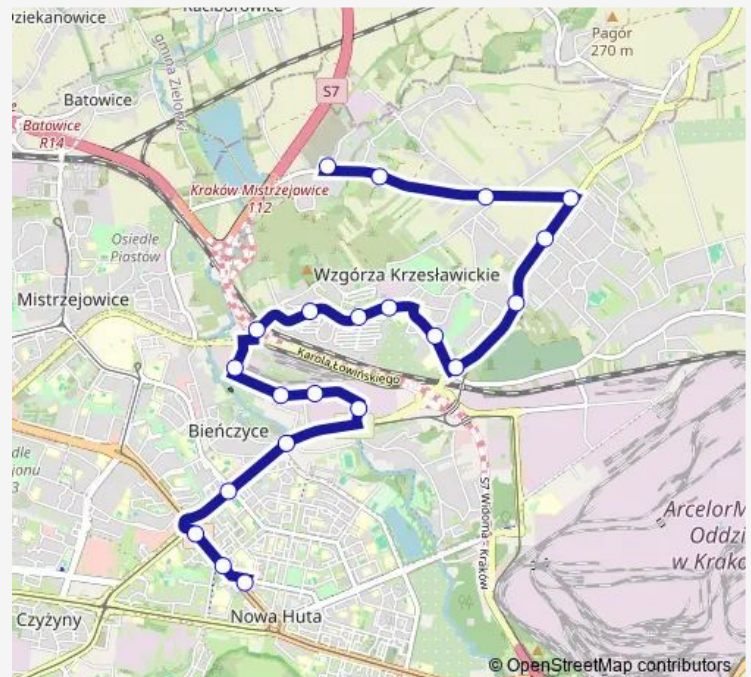

### Route schedule

Zesławice — Aleja Przyjaźni

Monday 05:00-23:01

Tuesday 05:00-23:01

Wednesday 05:00-23:01

Thursday 05:00-23:01

Friday 05:00-23:01

Saturday 05:52-22:59

Sunday 05:57-22:59

### Route info

Direction: Zesławice

Stops: 21

Trip Duration: 0 hour 26 min

## Route schedule

Aleja Przyjaźni — Zesławice

Monday 04:53-23:15

Tuesday 04:53-23:15

Wednesday 04:53-23:15

Thursday 04:53-23:15

Friday 04:53-23:15

Saturday 04:19-22:35