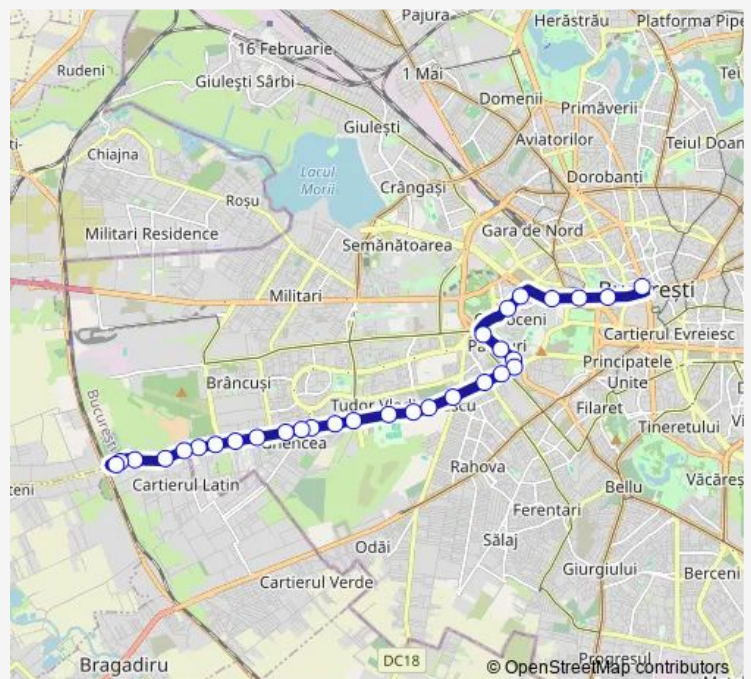

Spitalul Universitar

Carol Davila

Universitatea Nationala de Aparare

Dr. Mihai Ciuca

Spitalul Dr. Th. Burgele

Soseaua Panduri

Soseaua Progresului

Sebastian

Saturday 06:08-22:42

Sunday 06:00-22:38

Route info

Direction: Piata 21 Decembrie 1989

Stops: 30

Trip Duration: 0 hour 43 min

Costisa

Ansamblul Primavara

Sere Militari

Drumul Funigelor

Magnoliei

Cartierul Latin

Prelungirea Ghencea 350

Cimitirul Ghencea 2

Pasaj Domnesti

Direction

Wednesday 05:20-22:00

Thursday 05:20-22:00

Friday 05:20-22:00

Saturday 05:20-22:00

Sunday 05:20-22:00

Route info

Direction: Pasaj Domnesti

Stops: 29