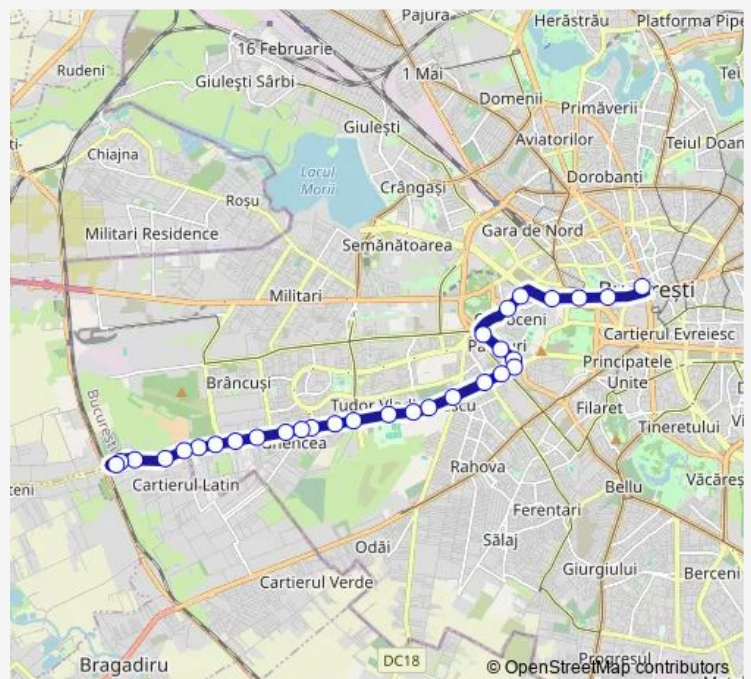

Spitalul Universitar

Carol Davila

Universitatea Nationala de Aparare

Dr. Mihai Ciuca

Spitalul Dr. Th. Burgele

Soseaua Panduri

Soseaua Progresului

Sebastian

Saturday 06:08-22:42

Sunday 06:00-22:38

Route info

Direction: Piata 21 Decembrie 1989

Stops: 30

Trip Duration: 0 hour 48 min

Costisa

Ansamblul Primavara

Sere Militari

Drumul Funigeilor

Magnoliei

Cartierul Latin

Prelungirea Ghencea 350

Cimitirul Ghencea 2

Pasaj Domnesti

Direction

Wednesday 05:20-22:00

Thursday 05:20-22:00

Friday 05:20-22:00

Saturday 05:20-22:00

Sunday 05:20-22:00

Route info

Direction: Pasaj Domnesti

Stops: 29