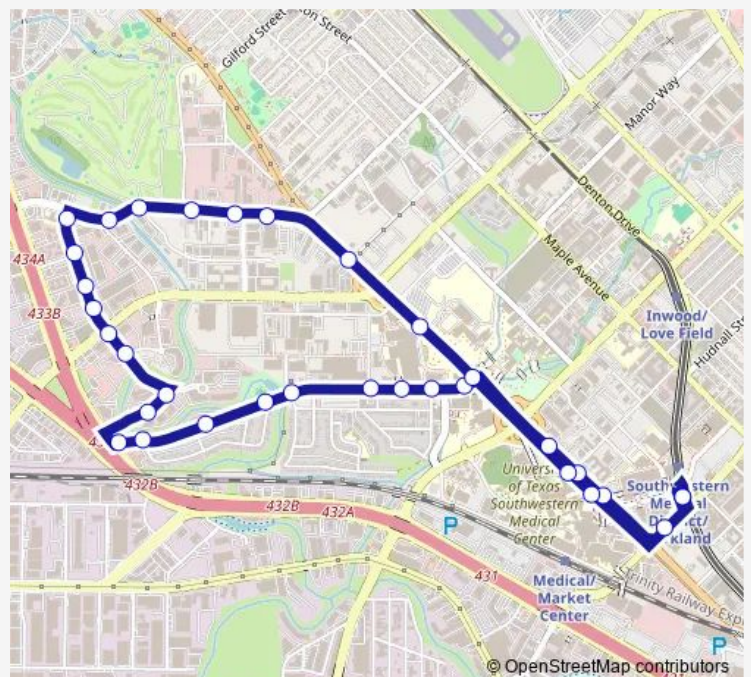

River Bend @ Brookriver - E - Ns

Brookriver @ Elmbrook - N - Fs

Brookriver @ Mockingbird - N - Ns

Brookriver @ Hollow Brook - N - Mb1

Brookriver @ Hollow Brook - N - Mb2

Brookriver @ Hollow Brook - N - Fs

Route schedule

Route info

Direction: Southwest Medical District/Parkland

Stops: 33

Trip Duration: 0 hour 25 min

122 — Record Crossing

Brookriver @ Empire Central - N - Ns

Empire Central @ Elmbrook - E - Fs

Empire Central @ Prudential - E - Ns