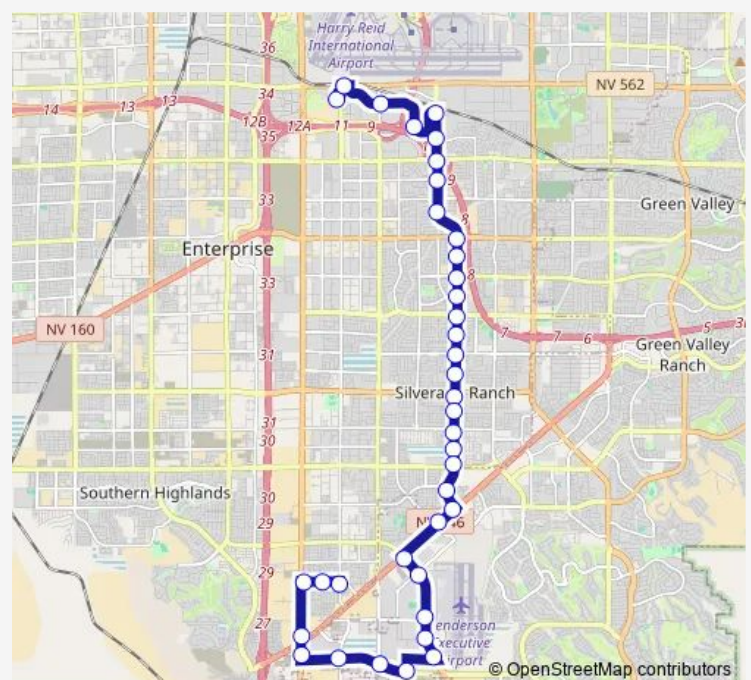

### Direction

NB Las Vegas after Volunteer — WB Silverado Ranch after Maryland

16 stops

[Open route schedule](#)

NB Las Vegas after Volunteer

NB Las Vegas Blvd after St Rose

EB Barbara after Las Vegas Blvd

EB Barbara after Haven

### Route schedule

NB Las Vegas after Volunteer — WB Silverado Ranch after Maryland

Monday	24:25 <sup>+1</sup>
Tuesday	24:25 <sup>+1</sup>
Wednesday	24:25 <sup>+1</sup>
Thursday	24:25 <sup>+1</sup>
Friday	24:25 <sup>+1</sup>
Saturday	24:25 <sup>+1</sup>
Sunday	24:25 <sup>+1</sup>

### Route info

Direction: NB Las Vegas after Volunteer

Stops: 16

Trip Duration: 0 hour 14 min

**Direction**

NB Las Vegas after Volunteer — Sstt Exit

37 stops

[Open route schedule](#)