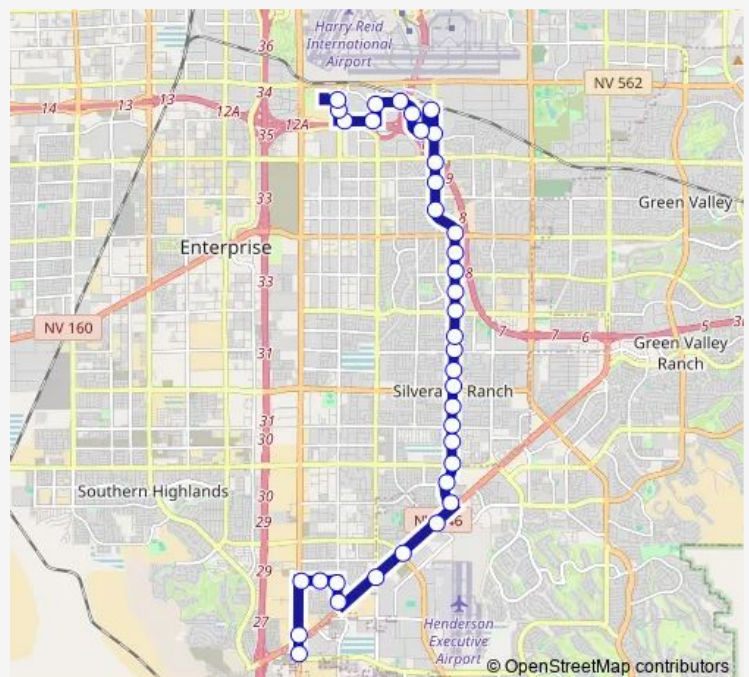

EB Barbara after Las Vegas Blvd

EB Barbara after Haven

SB Gillespie after Barbara

SB Gillespie after Gilliflower

EB St Rose after Bermuda

EB St Rose after Raiders

EB St Rose after Amigo

NB Maryland after St Rose

NB Maryland after Levi

NB Maryland after Cactus

NB Maryland after Red Cherry

NB Maryland after Pyle

NB Maryland after Le Baron

WB Silverado Ranch after Maryland

Route schedule

NB Las Vegas after Volunteer — WB Silverado Ranch after Maryland

Direction: NB Las Vegas after Volunteer

Stops: 16

Trip Duration: 0 hour 14 min

**Direction**

NB Las Vegas after Volunteer — Sstt Exit

37 stops

[Open route schedule](#)

NB Las Vegas after Volunteer

## Route info

Direction: South Strip Transit Terminal Bay 17

Stops: 38

Trip Duration: 0 hour 35 min

WB St Rose before Amigo

SB Raiders after St Rose

SB Raiders after Sunridge Heights

SB Raiders before Bruner