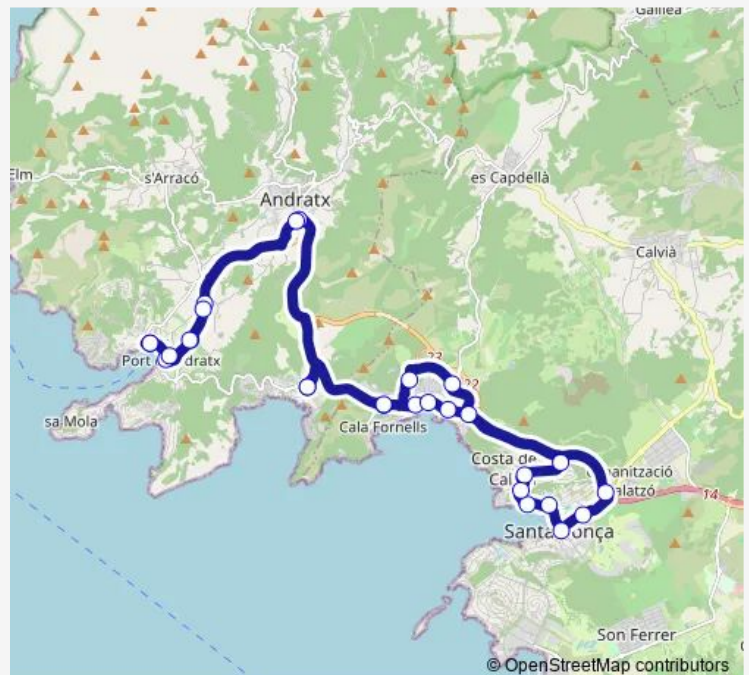

La Romana (11161)

Ronda (11184)

Talaia (11183)

Route schedule

Club de vela (5012) — Club de vela (5012)

Monday	06:45-22:40
Tuesday	06:45-22:40
Wednesday	06:45-22:40
Thursday	06:45-22:40
Friday	06:45-22:40
Saturday	07:00-21:55
Sunday	07:00-21:55

Route info

Direction: Club de vela (5012)

Stops: 28

Trip Duration: 1 hour 10 min

122 — Port d'Andratx - Santa Ponça

Bulevard - Garrovers 2 (11137)

Camp de Mar (5001)

Torrent (5031)