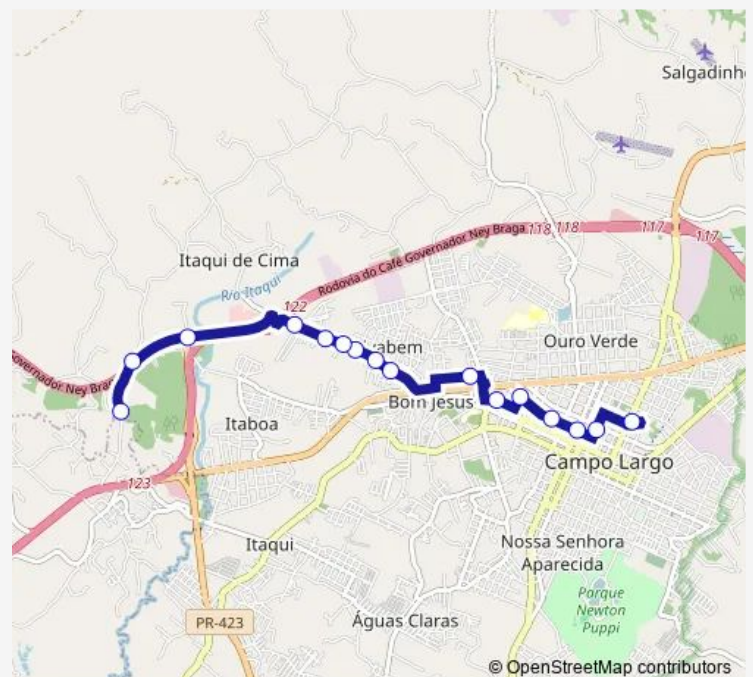

Monday —

Tuesday 12:00-18:30

Wednesday 12:00-18:30

Thursday 12:00-18:30

Friday 12:00-18:30

Saturday 12:00-18:30

Sunday —

Route info

Direction: Terminal - 122

Stops: 16

Trip Duration: 0 hour 22 min

■ 122 — SÃO Caetano

Direction

São Caetano — Terminal - 122

12 stops

[Open route schedule](#)

Rua Romualdo Portugal 2150

Rua Xavier da Silva 1705

Ponto Cemitério Municipal.

Terminal - 122

Route schedule

São Caetano — Terminal - 122

Monday	—
Tuesday	07:00
Wednesday	07:00
Thursday	07:00
Friday	07:00
Saturday	07:00
Sunday	—

Route info

Direction: São Caetano

Stops: 12

Trip Duration: 0 hour 28 min

Direction

São Caetano — Terminal - 122

16 stops

[Open route schedule](#)