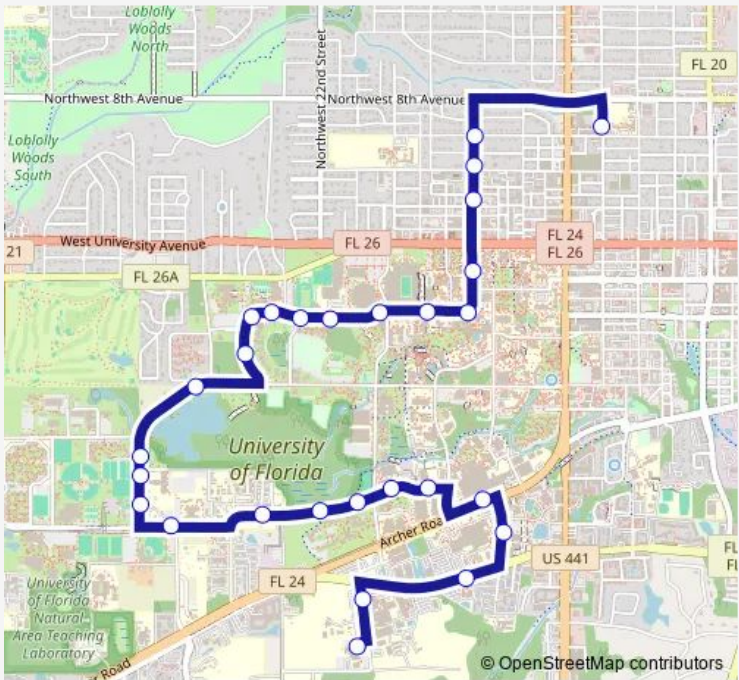

Bus 122 UF North/South Circulator

[Go to website](#)

Direction
 Animal Science — Alight Apts
 28 stops
[Open route schedule](#)

- Animal Science
- Webb Livestock Pavilion
- Children's Medical Services Center
- Gainesville Healthcare Center
- UF Health Archer Road
- Shands Visitor Parking
- Wilmot Gardens
- Cancer & Genetics Research Center
- Lake Alice Conservation Area
- Ifas Lab
- Fifield Hall
- Weed Science Building
- Microbiology/Cell Science Building
- Lakeside Housing Complex
- Corry Village
- Fraternity Row
- Fraternity Row II across Springs
- Beta Theta Pi across Springs
- Keys Residential Complex
- Keys Residential Complex Midblock
- Gator Corner Dining

Route info
 Direction: Animal Science
 Stops: 28
 Trip Duration: 0 hour 26 min

122 — UF North/South Circulator **BusMaps**

Weimer Hall

The Hub

Leigh Hall

College Park @ NW 17th St

Northbound NW 17th ST @ NW 5th Ave

Northbound NW 17th ST @ NW 7th Ave

Alight Apts

Direction

Alight Apts — Animal Science

28 stops

[Open route schedule](#)

Alight Apts

The Trophy Shop

Route info

Direction: Alight Apts

Stops: 28

Trip Duration: 0 hour 26 min

Malcolm Randall VA Medical Center

Webb Livestock Pavilion

Animal Science

122 Bus time schedules and route maps are available in an offline PDF at busmaps.com. Use the busmaps.com website to see live bus times, train schedule or subway schedule, and step-by-step directions for all public transit in