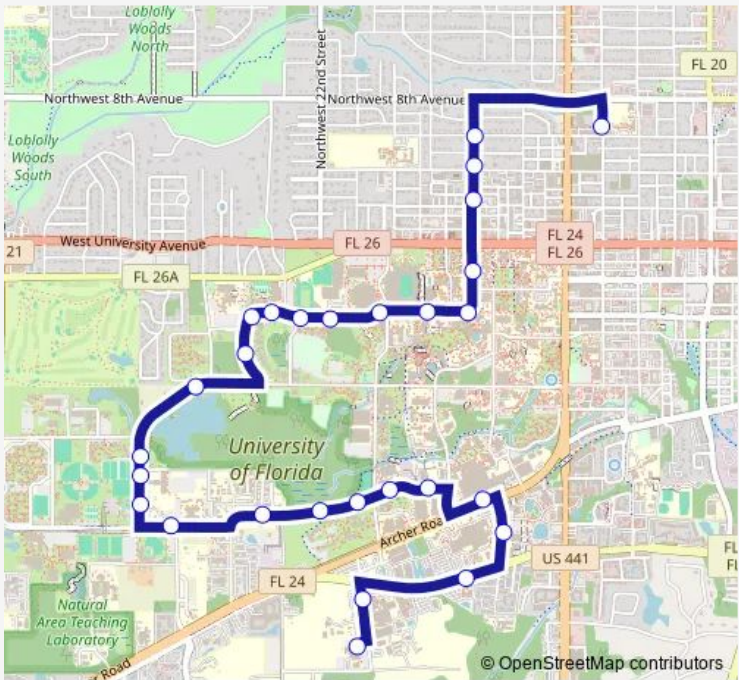

**Bus 122 UF North/South Circulator**

[Go to website](#)

**Direction**  
 Animal Science — Alight Apts  
 28 stops  
[Open route schedule](#)

- Animal Science
- Webb Livestock Pavilion
- Children's Medical Services Center
- Gainesville Healthcare Center
- UF Health Archer Road
- Shands Visitor Parking
- Wilmot Gardens
- Cancer & Genetics Research Center
- Lake Alice Conservation Area
- Ifas Lab
- Fifield Hall
- Weed Science Building
- Microbiology/Cell Science Building
- Lakeside Housing Complex
- Corry Village
- Fraternity Row
- Fraternity Row II across Springs
- Beta Theta Pi across Springs
- Keys Residential Complex
- Keys Residential Complex Midblock
- Gator Corner Dining

Route schedule  
 Animal Science — Alight Apts

Monday	07:34-17:04
Tuesday	07:34-17:04
Wednesday	07:34-17:04
Thursday	07:34-17:04
Friday	07:34-17:04
Saturday	—
Sunday	—

**Route info**  
 Direction: Animal Science  
 Stops: 28  
 Trip Duration: 0 hour 26 min

122 — UF North/South Circulator **BusMaps**

Weimer Hall

The Hub

Leigh Hall

College Park @ NW 17th St

Northbound NW 17th ST @ NW 5th Ave

Northbound NW 17th ST @ NW 7th Ave

Alight Apts

## Route info

Direction: Alight Apts

Stops: 28

Trip Duration: 0 hour 26 min

Malcolm Randall VA Medical Center

Webb Livestock Pavilion

Animal Science

122 Bus time schedules and route maps are available in an offline PDF at [busmaps.com](https://busmaps.com). Use the [busmaps.com](https://busmaps.com) website to see live bus times, train schedule or subway schedule, and step-by-step directions for all public transit in Gainesville