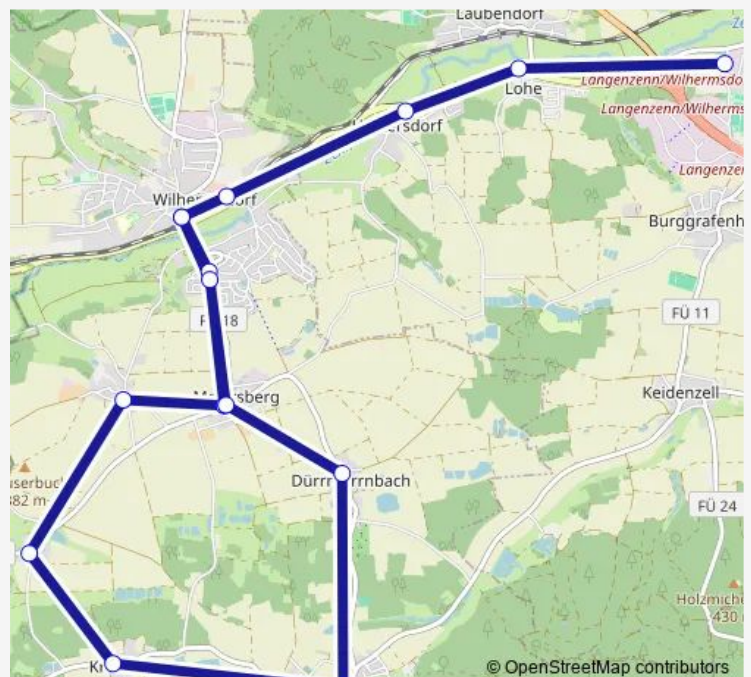

### Direction

Wilhermsdorf Mitte — Langenzenn Realschule

9 stops

[Open route schedule](#)

Wilhermsdorf Mitte

Wilhermsdorf Gewerbestr.

Wilhermsdorf Hallenbad

Wilhermsdorf Friedhof

### Route schedule

Wilhermsdorf Mitte — Langenzenn Realschule

Monday 07:11

Tuesday 07:11

Wednesday 07:11

Thursday 07:11

Friday 07:11

Saturday —

### Route info

Direction: Wilhermsdorf Mitte

Stops: 9

Trip Duration: 0 hour 29 min

122

## Route info

Direction: Wilhermsdorf Alleestr.

Stops: 7

Trip Duration: 0 hour 16 min

**Direction**

Langenzenn Realschule — Wilhermsdorf Süd

5 stops

[Open route schedule](#)