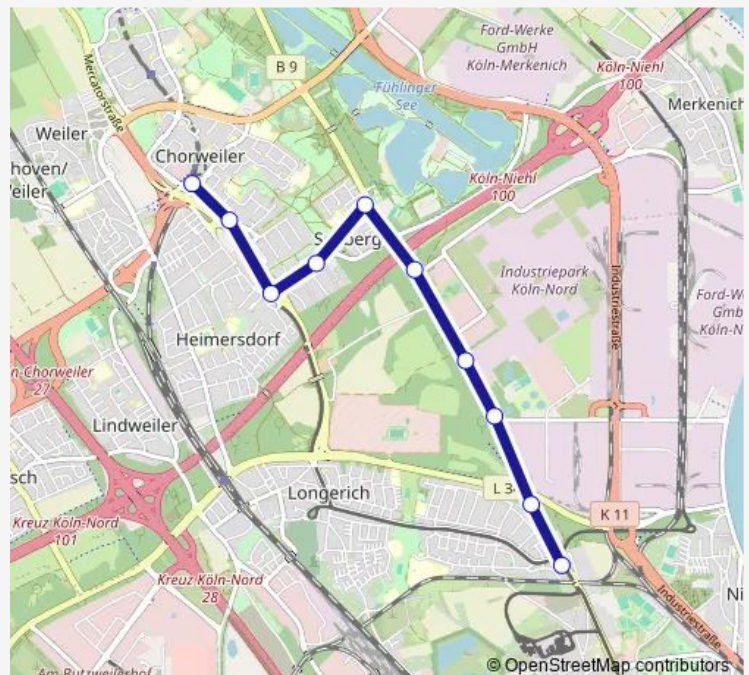

Köln Longerich Paul-Reifenberg-Str.

Köln Seeberg

Köln Seeberg Am Hetzepetsch

Köln Heimersdorf

Köln Seeberg Herstattallee

Köln Chorweiler

Köln Pesch Otto-Müller-Str.

Köln Pesch Johannesstraße

Tuesday 08:07-20:37

Wednesday —

Thursday 04:37-20:37

Friday 04:37-20:37

Saturday 08:07-20:37

Sunday —

Route info

Direction: Köln Longerich Wilhelm-Sollmann-Str.

Stops: 17

Trip Duration: 0 hour 35 min

Direction

Köln Chorweiler — Köln Longerich Wilhelm-Sollmann-Str.

10 stops

[Open route schedule](#)

Köln Chorweiler

Köln Seeberg Herstattallee

Thursday 21:10-00:10⁺¹

Friday 21:10-00:10⁺¹

Saturday 05:05-00:10⁺¹

Sunday 05:40-00:10⁺¹

Route info

Direction: Köln Longerich Wilhelm-Sollmann-Str.

Stops: 10

Trip Duration: 0 hour 14 min