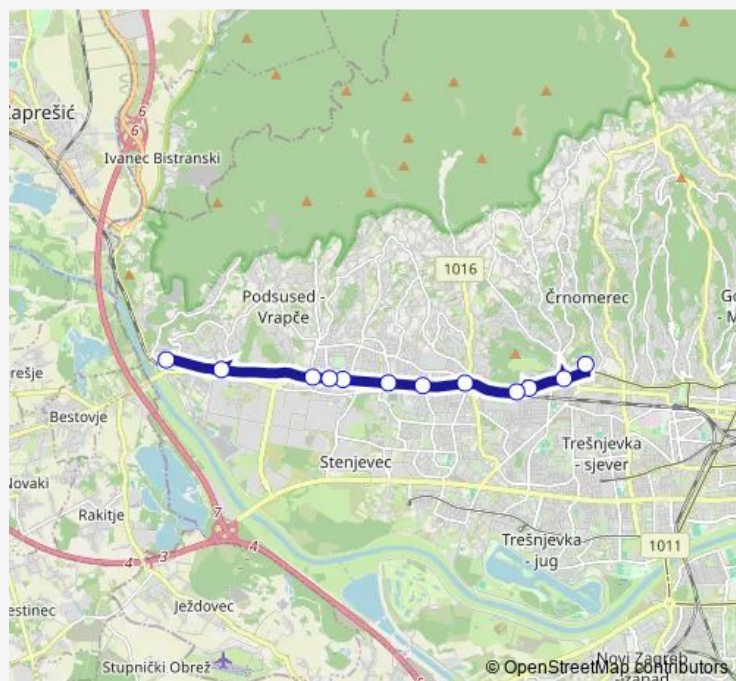

Bizek I

Bukoščak

Prigornica

**Route schedule**

Lisičina — Prigornica

Monday	—
Tuesday	—
Wednesday	—
Thursday	—
Friday	—
Saturday	23:35
Sunday	—

**Route info**

Direction: Lisičina

Stops: 5

Trip Duration: 0 hour 4 min

122 — Črn.-Podsused centar

**Direction**

Črnomerec — Podsusedski trg

12 stops

[Open route schedule](#)

Črnomerec

## Route info

Direction: Črnomerec

Stops: 12

Trip Duration: 0 hour 13 min

## Route info

Direction: Podsusedski trg

Stops: 6

Trip Duration: 0 hour 7 min

**Direction**

Podsusedski trg — Črnomerec

12 stops

[Open route schedule](#)