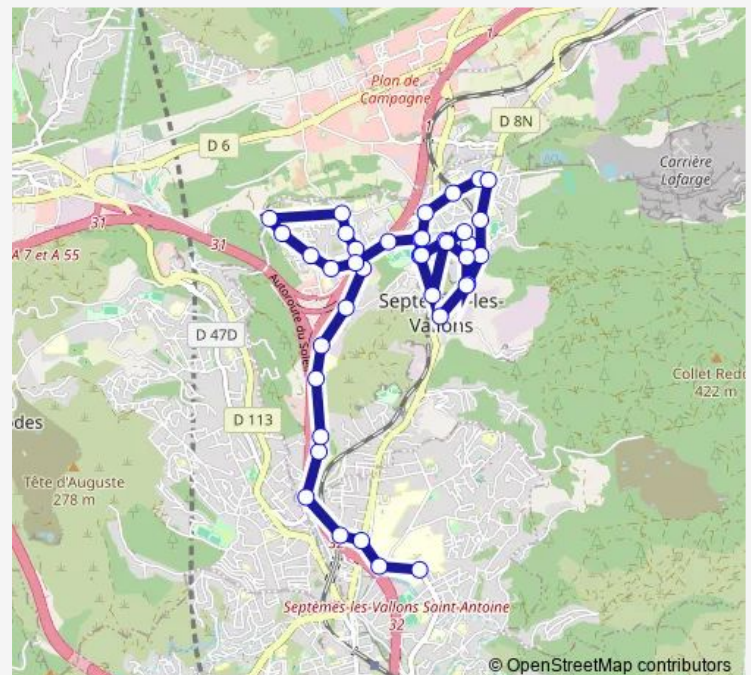

### Route schedule

Hôpital Nord — Septèmes Centre

Monday 06:52-18:33

Tuesday 06:52-18:33

Wednesday 06:52-18:33

Thursday 06:52-18:33

Friday 06:52-18:33

Saturday 06:52-18:33

Sunday 06:52-18:33

### Route info

Direction: Hôpital Nord

Stops: 39

Trip Duration: 0 hour 33 min

122 — Septèmes Centre - Hôpital Nord

BusMaps

Polysport Grand Pavois

Lou Galoubet