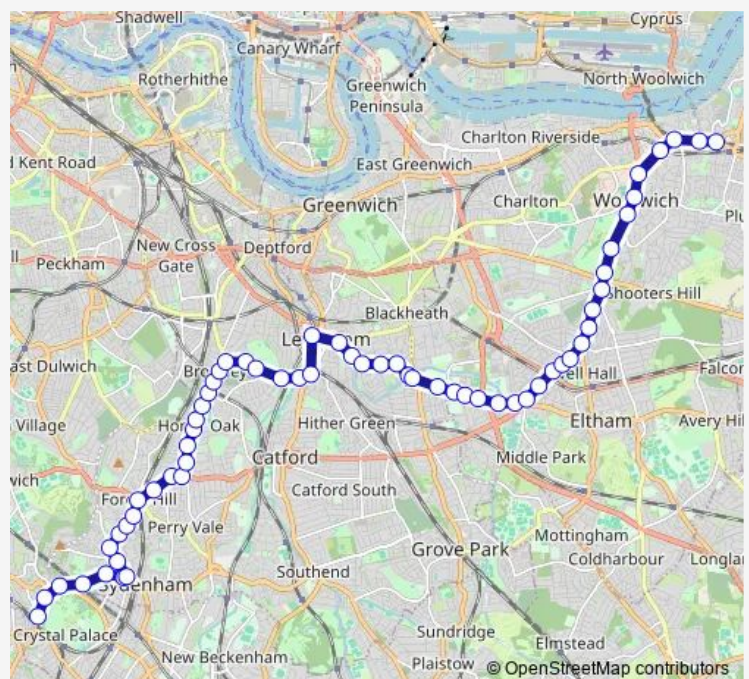

### Route schedule

Crystal Palace Parade — Plumstead Bus Garage

Monday 00:01-23:46

Tuesday 00:01-23:46

Wednesday 00:01-23:46

Thursday 00:01-23:46

Friday 00:01-23:46

Saturday 00:01-23:46

### Route info

Direction: Crystal Palace Parade

Stops: 62

Trip Duration: 1 hour 6 min

Crofton Park Station

Beecroft Road

Dalrymple Road

Roundel Close

## Route info

Direction: Plumstead Road / Plumstead Station

Stops: 64

Trip Duration: 1 hour 1 min

Cambridge Drive

Lee Green

Lampmead Road

Dacre Park