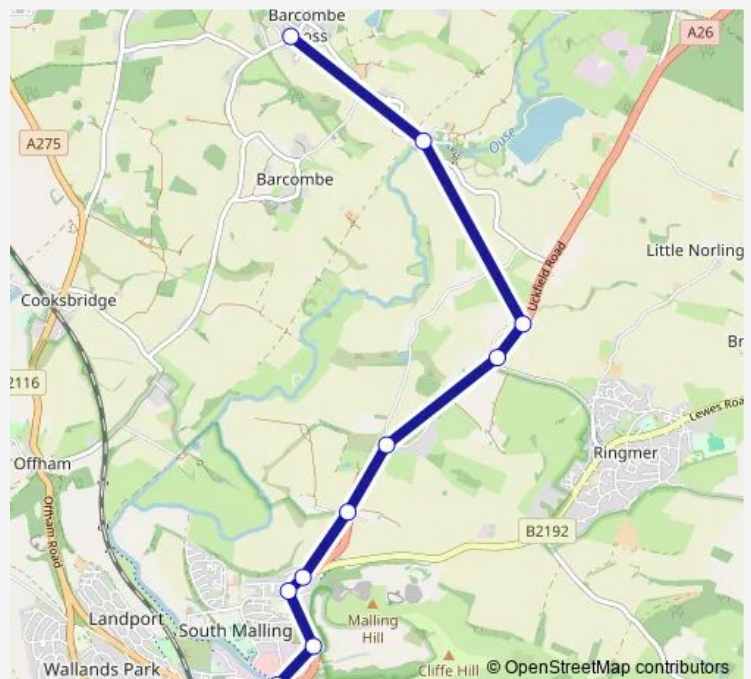

### Direction

Old Station — School Hill Bottom

12 stops

[Open route schedule](#)

Old Station

The Grange

Galleybird Hall

Railway Station

### Route schedule

Old Station — School Hill Bottom

Monday 11:50-14:00

Tuesday 11:50-14:00

Wednesday 11:50-14:00

Thursday 11:50-14:00

Friday 11:50-14:00

Saturday 11:50-14:00

### Route info

Direction: Old Station

Stops: 12

Trip Duration: 0 hour 22 min

122 — Lewes - Cooksbridge - Barcombe