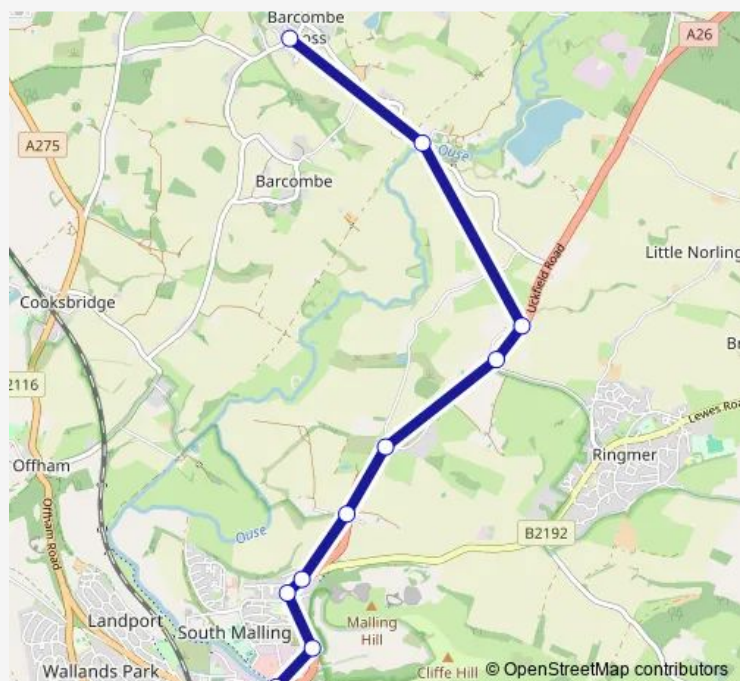

Law Courts

School Hill Bottom

Route schedule

Old Station — School Hill Bottom

Monday 11:50-14:00

Tuesday 11:50-14:00

Wednesday 11:50-14:00

Thursday 11:50-14:00

Friday 11:50-14:00

Saturday 11:50-14:00

Sunday —

Route info

Direction: Old Station

Stops: 12

Trip Duration: 0 hour 22 min

122 — Lewes - Cooksbridge - Barcombe

Direction

Old Station — Friars' Walk

23 stops

[Open route schedule](#)

Old Station

The Grange

Galleybird Hall

Railway Station

Thursday 09:25

Friday 09:25

Saturday 09:25

Sunday —

Route info

Direction: Old Station

Stops: 23

Trip Duration: 0 hour 31 min