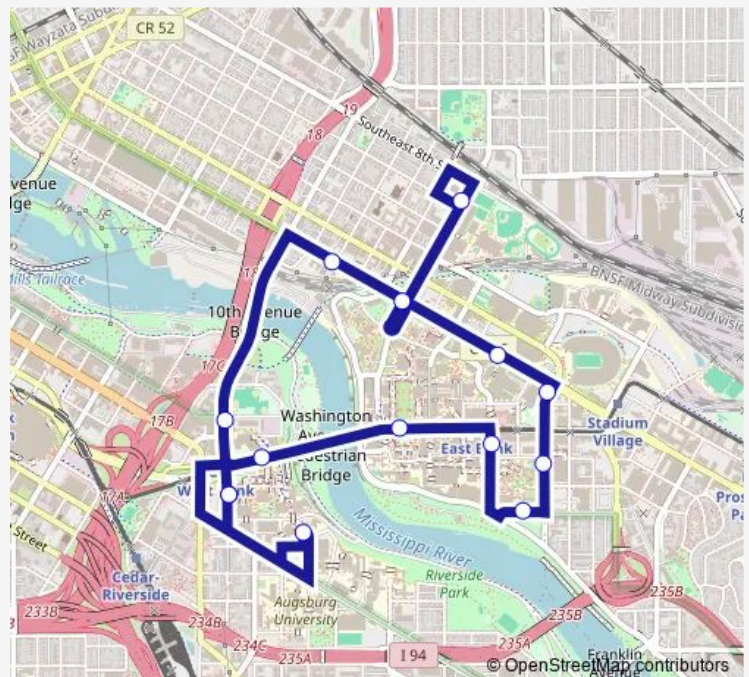

Bus 122

[Go to website](#)

Direction

19th Ave S & 3rd St S- Leave — 19th Ave S & 3rd St S

14 stops

[Open route schedule](#)

19th Ave S & 3rd St S- Leave

19th Ave S & 2nd St S

University Ave SE & 12th Ave Se

University Ave SE & 15th Ave Se

15th Ave SE & 7th St SE

University Ave SE & Univ Rec Center

Oak St SE & McNamara Alumni - Leave

Oak St SE & Delaware St SE

Fulton St SE & Oak St / River Pkwy

Harvard St SE & Washington Ave

Washington Ave & Coffman Union

Washington Ave & Willey Hall

Middlebrook Hall Entrance

19th Ave S & 3rd St S

Route schedule

19th Ave S & 3rd St S- Leave — 19th Ave S & 3rd St S

Monday 07:00-24:00

Tuesday 07:00-24:00

Wednesday 07:00-24:00

Thursday 07:00-02:00⁺¹

Friday 07:00-02:00⁺¹

Saturday 08:00-02:00⁺¹

Sunday 08:00-24:00

Route info

Direction: 19th Ave S & 3rd St S- Leave

Stops: 14

Trip Duration: 0 hour 34 min