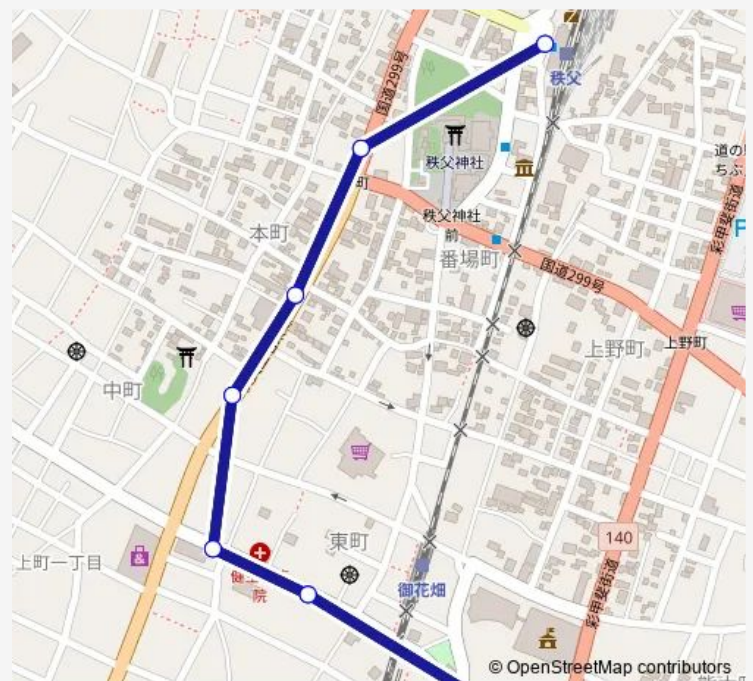

Direction

undefined — undefined

0 stops

[Open route schedule](#)

Route schedule

undefined — undefined

Monday 06:56-15:26

Tuesday 06:56-15:26

Wednesday 06:56-15:26

Thursday 06:56-15:26

Friday 06:56-15:26

Saturday —

Sunday —

Route info

Direction:

Stops: 0

Trip Duration: — min