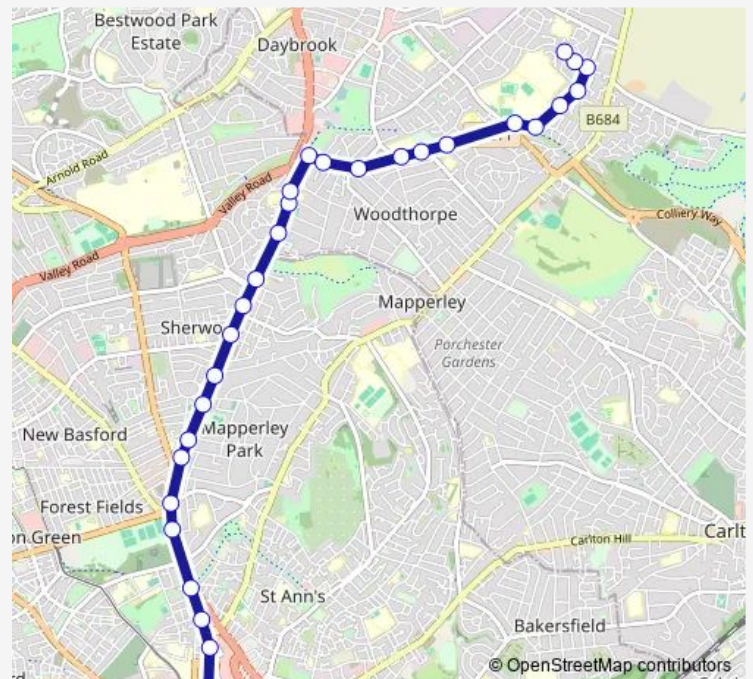

Sherwood Shops

Winchester Street

Haydn Road

Bingham Road

Church Drive

Tavistock Drive

Hucknall Road

Redcliffe Road

### Route info

Direction: Newcombe Drive

Stops: 27

Trip Duration: 0 hour 30 min

57X — City-Arnold

Forest Road

Huntingdon Street

Woodborough Road

## Direction

Parliament Street — Turning Circle

29 stops

[Open route schedule](#)

Parliament Street

Rose of England

Woodborough Road

Huntingdon Street

## Route info

Direction: Parliament Street

Stops: 29

Trip Duration: 0 hour 28 min

Hunter Road

Newcombe Drive

Davidson Close

Turning Circle