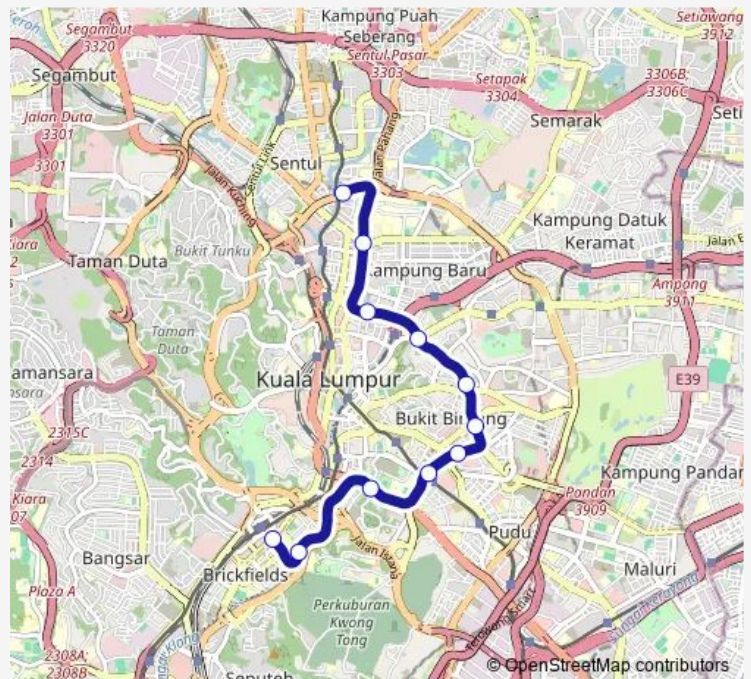

Maharajalela

Hang Tuah

Imbi

Bukit Bintang

Raja Chulan

Bukit Nanas

Medan Tuanku

Chow Kit

Titiwangsa

Route schedule

KL Sentral — Titiwangsa

Monday	06:00
Tuesday	06:00
Wednesday	06:00
Thursday	06:00
Friday	06:00
Saturday	06:00
Sunday	06:00

Route info

Direction: KL Sentral

Stops: 11

Trip Duration: 0 hour 26 min

MRL — KL Monorail Line

Direction

Titiwangsa — KL Sentral

11 stops

[Open route schedule](#)

Titiwangsa

Chow Kit

Medan Tuanku

Sunday 06:00

Route info

Direction: Titiwangsa

Stops: 11

Trip Duration: 0 hour 26 min

MRL Metro time schedules and route maps are available in an offline PDF at busmaps.com. Use the busmaps.com website to see live bus times, train schedule or subway schedule, and step-by-step directions for all public transit in Kuala Lumpur