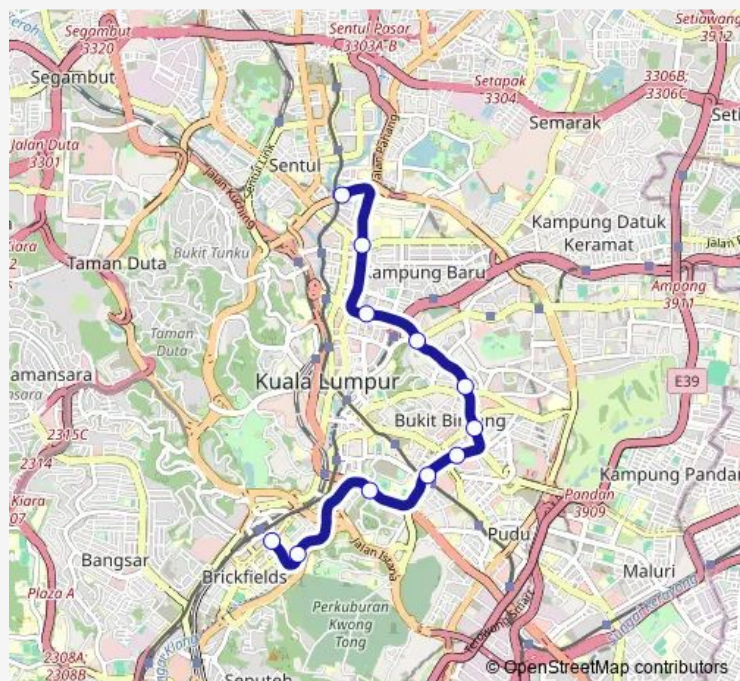

Metro Mri KL Monorail Line

Go to website

**Direction**

KL Sentral — Titiwangsa

11 stops

[Open route schedule](#)

KL Sentral

TUN Sambanthan

Titiwangsa

Route schedule

KL Sentral — Titiwangsa

Monday	06:00
Tuesday	06:00
Wednesday	06:00
Thursday	06:00
Friday	06:00
Saturday	06:00
Sunday	06:00

Route info

Direction: KL Sentral

Stops: 11

Trip Duration: 0 hour 26 min

Mri — KL Monorail Line

**Direction**

Titiwangsa — KL Sentral

11 stops

[Open route schedule](#)

Titiwangsa

Chow Kit

Medan Tuanku

## Route info

Direction: Titiwangsa

Stops: 11

Trip Duration: 0 hour 26 min

Mri Metro time schedules and route maps are available in an offline PDF at [busmaps.com](#). Use the [busmaps.com](#) website to see live bus times, train schedule or subway schedule, and step-by-step directions for all public transit in Kuala Lumpur