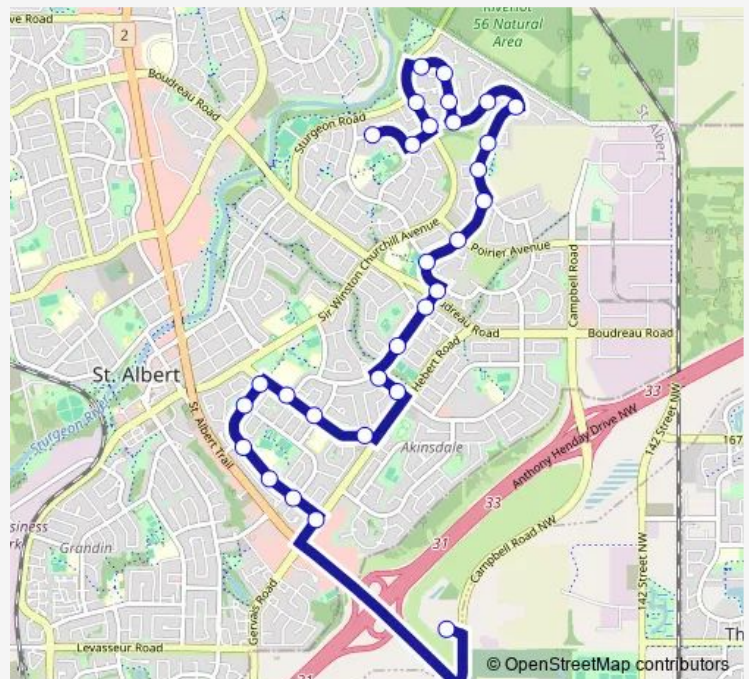

Tuesday 07:01-18:26

Wednesday 07:01-18:26

Thursday 07:01-18:26

Friday 07:01-18:26

Saturday —

Sunday —

Route info

Direction: Nakî Transit Station and Park and Ride

Stops: 30

Trip Duration: 0 hour 23 min

A9 — Sturgeon - Kingswood - Woodlands

Kingswood Blvd & Kingsmeade Cres

Kingsway Dr & Kingswood Blvd

Kingsway Dr & Kingsbury Cres

Kingsway Dr & Kingswood Dr

Kingswood Dr & Kingsway Dr

Kingswood Dr & Kingsview Point

Kingswood Dr & Kings Gate

Sturgeon Road & Botanic Park

Willoughby Dr & Wolcott Pl

Direction

Willoughby Dr & Wolcott Pl — Nakî Transit Station and Park and Ride

30 stops

[Open route schedule](#)

Sunday —

Route info

Direction: Willoughby Dr & Wolcott Pl

Stops: 30

Trip Duration: 0 hour 23 min

Sunset Blvd & Salisbury Ave

Sunset Blvd & Sheridan Blvd

Sunset Blvd & Sheridan Dr