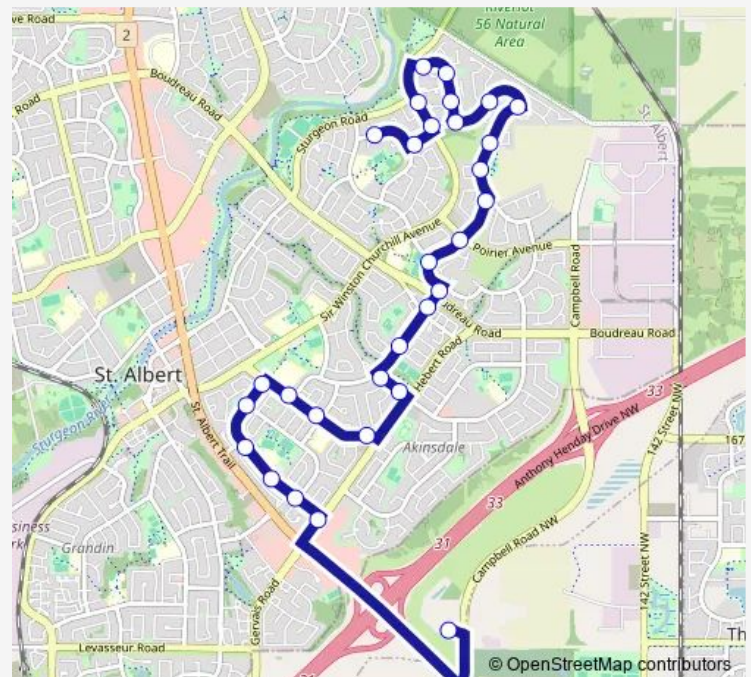

Tuesday 07:01-18:26

Wednesday 07:01-18:26

Thursday 07:01-18:26

Friday 07:01-18:26

Saturday —

Sunday —

Route info

Direction: Nakî Transit Station and Park and Ride

Stops: 30

Trip Duration: 0 hour 23 min

A9 — Sturgeon - Kingswood - Woodlands

Kingswood Blvd & Kingsmeade Cres

Kingsway Dr & Kingswood Blvd

Kingsway Dr & Kingsbury Cres

Kingsway Dr & Kingswood Dr

Kingswood Dr & Kingsway Dr

Kingswood Dr & Kingsview Point

Kingswood Dr & Kings Gate

Sturgeon Road & Botanic Park

Willoughby Dr & Wolcott Pl

Direction

Willoughby Dr & Wolcott Pl — Nakî Transit Station and Park and Ride

30 stops

[Open route schedule](#)

Sunday —

Route info

Direction: Willoughby Dr & Wolcott Pl

Stops: 30

Trip Duration: 0 hour 23 min

Sunset Blvd & Salisbury Ave

Sunset Blvd & Sheridan Blvd

Sunset Blvd & Sheridan Dr