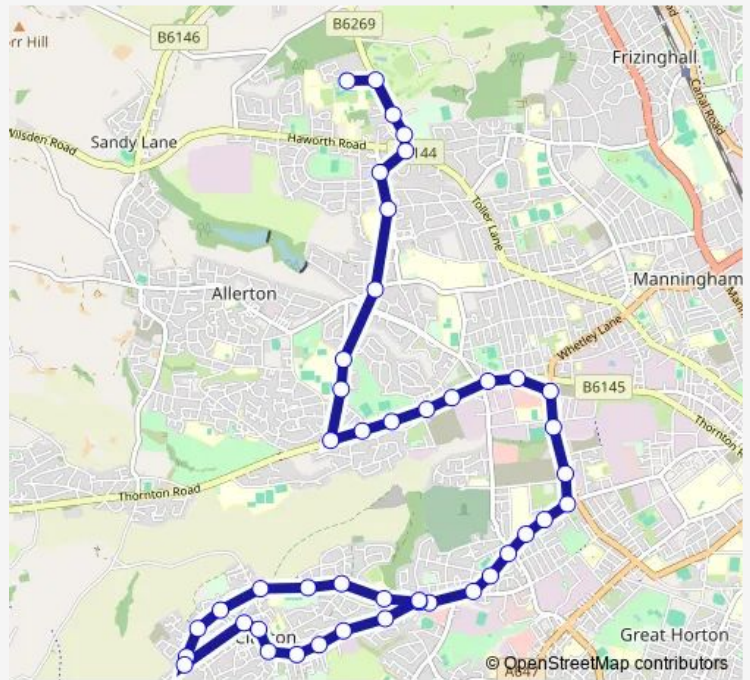

Bus A9 Clayton - Belle Vue Girls Upper School

[Go to website](#)

Direction
 Belle Vue Girls School — Scholemoor Avenue
 44 stops
[Open route schedule](#)

- Belle Vue Girls School
- Bingley Rd Thorn Lane
- Bingley Rd Ryelands Grove
- Bingley Rd Toller Lane
- Haworth Rd High Park Drive
- High Park Drive Co-op
- Lynfield Mount Hospital
- Pearson Lane
- Rhodesway
- Rhodesway Abbeydale Drive
- Rhodesway
- Fairweather Green
- Crossley Hall
- Crossley Hall School
- Lane Ends Close
- Four Lane Ends
- West Park Road
- Ingleby Rd Syedna Way
- Ingleby Road Duncombe St
- Ingleby Rd Northside Road
- Horton Grange Road

Route schedule
 Belle Vue Girls School — Scholemoor Avenue

Monday	14:55
Tuesday	14:55
Wednesday	14:55
Thursday	14:55
Friday	14:55
Saturday	—
Sunday	—

Route info
 Direction: Belle Vue Girls School
 Stops: 44
 Trip Duration: 0 hour 55 min

Tuesday 07:25

Wednesday 07:25

Thursday 07:25

Friday 07:25

Saturday —

Sunday —

Route info

Direction: Clayton Road Aldi

Stops: 44

Trip Duration: 0 hour 40 min

Ingleby Rd Northside Road

Ingleby Road Duncombe St

Victoria Shopping Centre

West Park Road

Four Lane Ends

Lane Ends Close