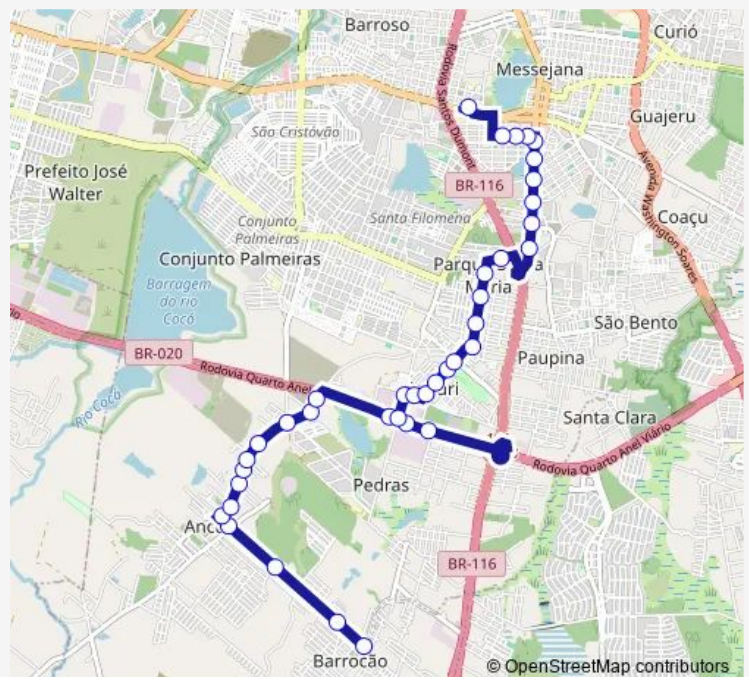

Rodovia BR 116, 4920

Rodovia BR 116, S/N

Rodovia BR 116, Sn

Avenida Traira, 310

Avenida Traira, 460

Avenida Traira, 797

RUA Claudina Maria, 197

RUA Pereira Coutinho, 162

### Route schedule

Praça Terminal Messejana, Sn — RUA Jorge Figueiredo, 1442

Monday 04:39-23:09

Tuesday 04:39-23:09

Wednesday 04:39-23:09

Thursday 04:39-23:09

Friday 04:39-23:09

Saturday 05:09-22:55

### Route info

Direction: Praça Terminal Messejana, Sn

Stops: 28

Trip Duration: 0 hour 32 min

622-Pedras li — Pedras li

RUA Raimundo Matias, 1045

RUA Raimundo Matias, 960

RUA José Nogueira, 210

## Route info

Direction: RUA Jorge Figueiredo, 1442

Stops: 38

Trip Duration: 0 hour 50 min

RUA Maria Quintino, 931

RUA Maria Quintino, Sn

RUA Maria Quintino, 153

RUA Augusta Benevides, 866