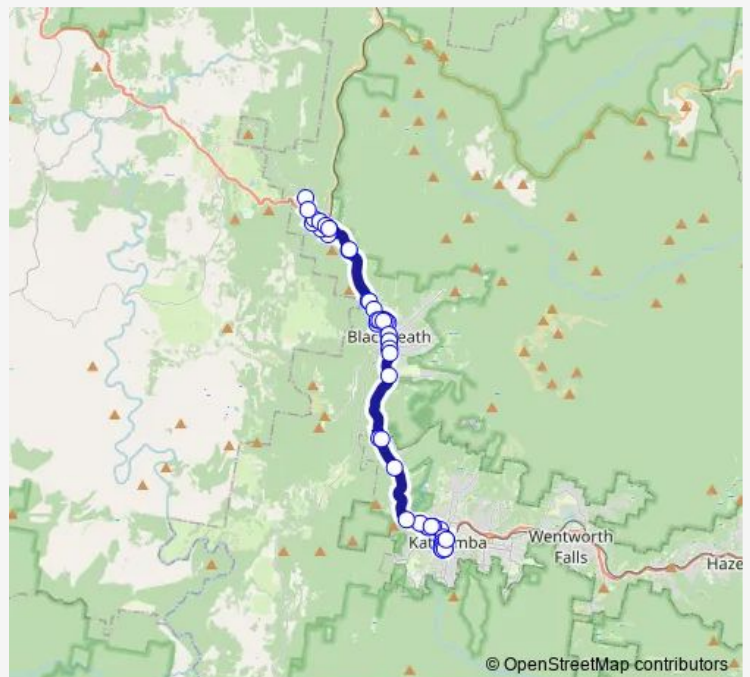

Route schedule

Mt York Rd At Great Western Hwy — Katoomba Public School, Merriwa St

Monday	—
Tuesday	07:29
Wednesday	07:29
Thursday	07:29
Friday	07:29
Saturday	—
Sunday	—

Route info

Direction: Mt York Rd At Great Western Hwy

Stops: 44

Trip Duration: 1 hour 9 min

698V — Katoomba to Mt Victoria (Loop Service)

Govetts Leap Rd At Mel Av

Govetts Leap Rd At Boreas St

Govetts Leap Rd Before Prince Edward St

Govetts Leap Rd Opp Gardiner Cres

Great Western Hwy At Govetts Leap Rd

Blackheath Public School, Great Western Hwy

Great Western Hwy At Prince George St

Great Western Hwy After Brightlands Av

Medlow Bath Station, Railway Pde

Bathurst Rd Opp Gundar St