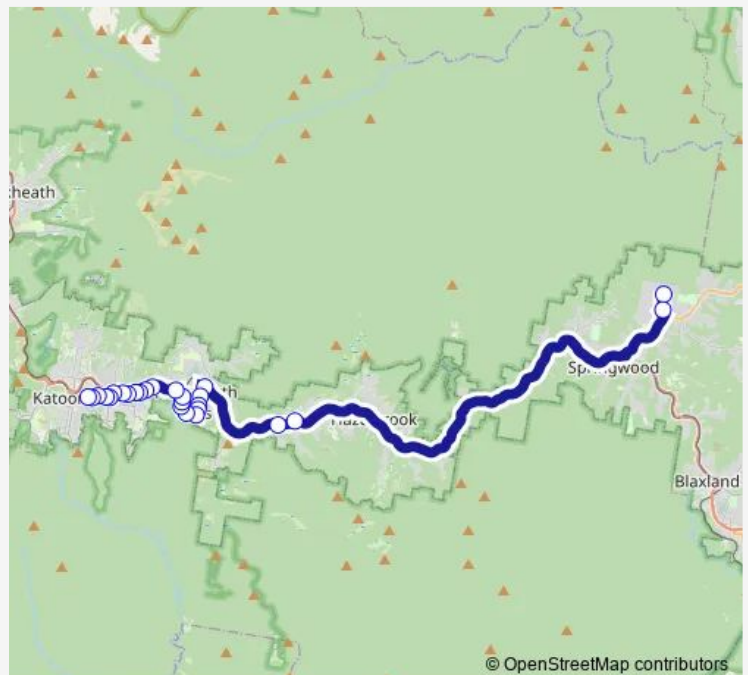

Falls Rd At Parkes St

Falls Rd At Backhouse St

Fletcher St At Falls Rd

Fletcher St At Murphy's Lane

Valley Rd At Backhouse Lane

Valley Rd At Parkes St

Valley Rd Opp Armstrong St

Great Western Hwy After Valley Rd

77 Scott Av

Scott Av At Herbert St

Scott Av Before Gladstone Rd

Scott Av At Gladstone Rd

The Church Of Lds, Railway Pde

Railway Pde Before Hartley Esp

Route schedule

St Columba's Catholic College, School Grounds — Level St At Wilson St

Monday	15:40
Tuesday	15:40
Wednesday	15:40
Thursday	—
Friday	—
Saturday	—
Sunday	—

Route info

Direction: St Columba's Catholic College, School Grounds

Stops: 26

Trip Duration: 0 hour 55 min

8713 — St Columba's Catholic College to Level St near Wilson St **BusMaps**

Railway Pde Opp Leura Station

Megalong St At Leura Mall

Megalong St After Wascoe St

Megalong St After Commonwealth St

Level St At Govett St

Level St At Wilson St

8713 School Bus time schedules and route maps are available in an offline PDF at busmaps.com. Use the busmaps.com website to see live bus times, train schedule or subway schedule, and step-by-step directions for all public transit in Katoomba