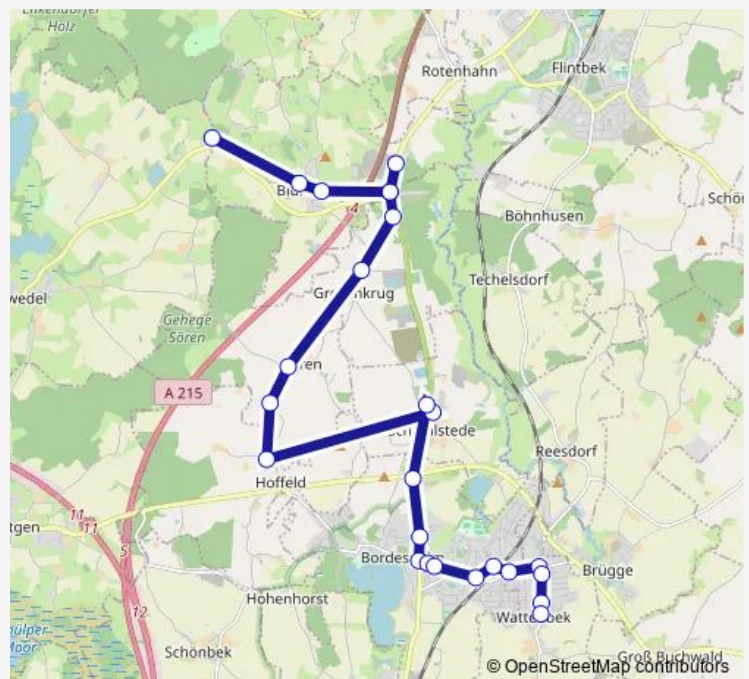

### Route schedule

Bordesholm Lindenschule Süd — Blumenthal(Holst)  
Scheidekrug

Monday 07:17

Tuesday 07:17

Wednesday 07:17

Thursday 07:17

Friday 07:17

Saturday —

### Route info

Direction: Bordesholm Lindenschule Süd

Stops: 7

Trip Duration: 0 hour 12 min

787