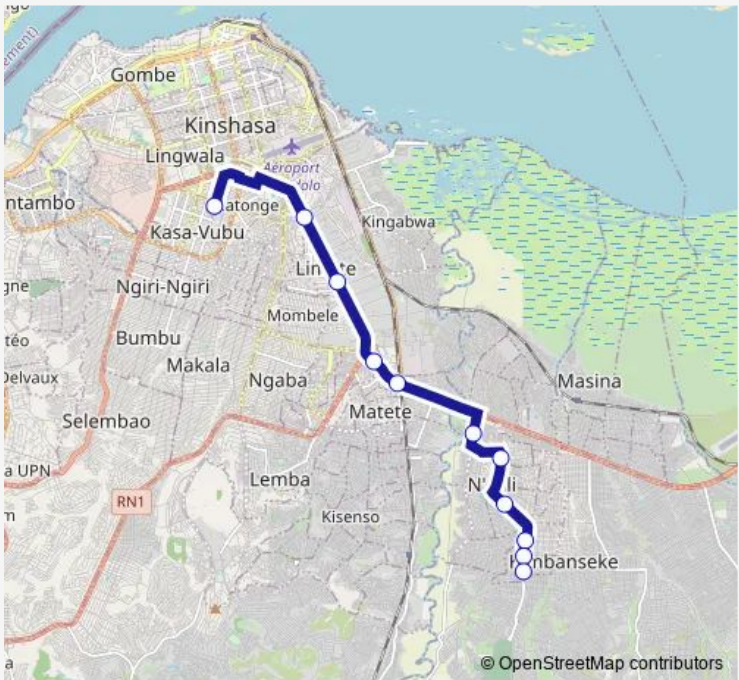

Bus Kimbaseke_TO _ Gambela

[Go to website](#)

Direction
unknown — unknown

11 stops

[Open route schedule](#)

- unknown
- Unknown
- unknown
- unknown
- Inconnu
- unknown
- unknown
- unknown
- unknown
- unknown
- unknown

Route schedule
unknown — unknown

Monday	18:04
Tuesday	18:04
Wednesday	18:04
Thursday	18:04
Friday	18:04
Saturday	—
Sunday	—

Route info

Direction: unknown

Stops: 11

Trip Duration: 0 hour 52 min

■ Kimbaseke_TO _ Gambela BusMaps

Direction

unknown — unknown

26 stops

[Open route schedule](#)

unknown

unknown

unknown

unknown

Tuesday 16:55

Wednesday 16:55

Thursday 16:55

Friday 16:55

Saturday —

Sunday —

Route info

Direction: unknown