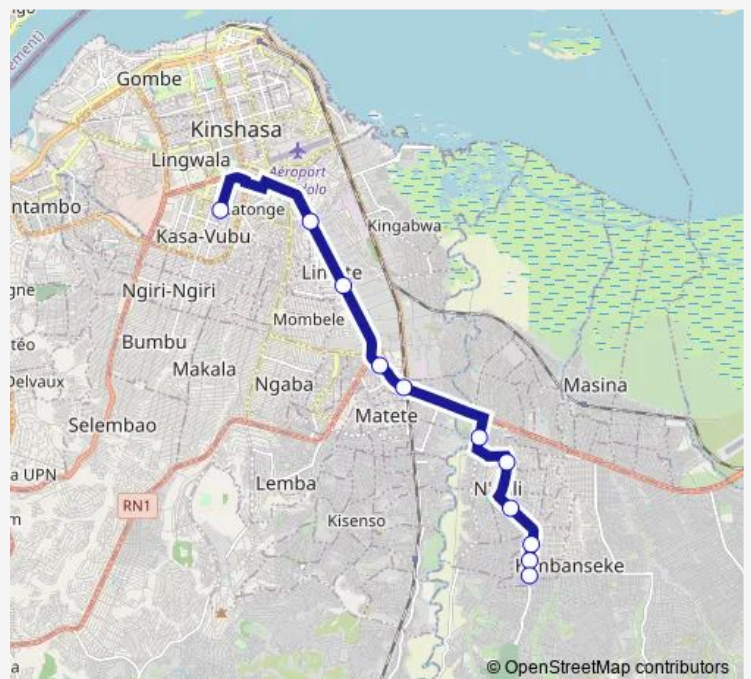

## Bus Kimbaseke\_TO \_ Gambela

[Go to website](#)

### Route schedule

unknown — unknown

Monday 18:04

Tuesday 18:04

Wednesday 18:04

Thursday 18:04

Friday 18:04

Saturday —

### Route info

Direction: unknown

Stops: 11

Trip Duration: 0 hour 52 min

■ Kimbaseke\_TO \_ Gambela

**Direction**

unknown — unknown

26 stops