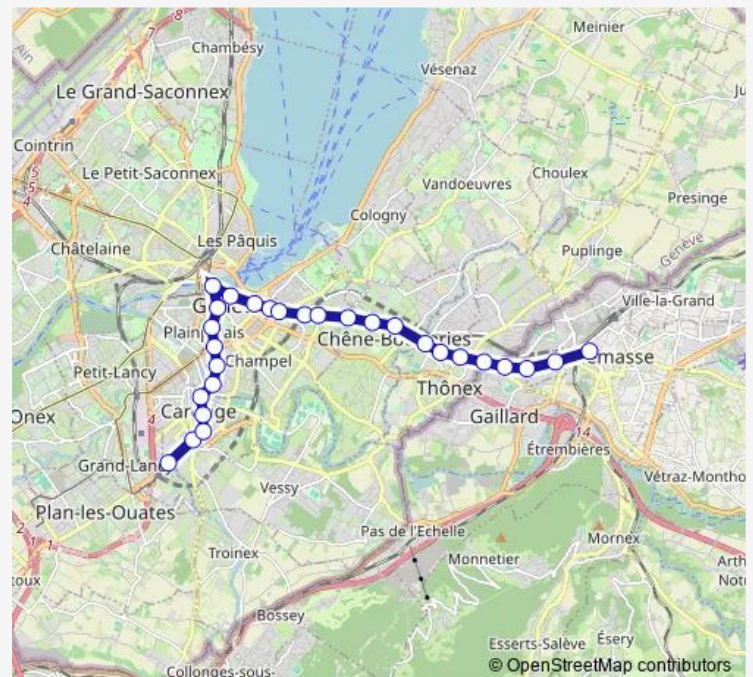

### Direction

Grand-Lancy, De-Staël — Annemasse, Parc Montessuit

28 stops

[Open route schedule](#)

Grand-Lancy, De-Staël

Carouge GE, Rondeau

Carouge GE, Ancienne

Carouge GE, Marché

Genève, Rive

Genève, Terrassière

Genève, Villereuse

Genève-Eaux-Vives, gare

Genève, Amandolier

Chêne-Bougeries, Grange-Canal

Chêne-Bougeries, Grangettes

Chêne-Bougeries, Grange-Falquet

### Route schedule

Grand-Lancy, De-Staël — Annemasse, Parc Montessuit

Monday 04:42

Tuesday —

Wednesday —

Thursday 04:42

Friday 04:42

Saturday —

### Route info

Direction: Grand-Lancy, De-Staël

Stops: 28

Trip Duration: 0 hour 37 min

Chêne-Bourg, Peillonex

Thônex, Graveson

Thônex, Moillesulaz

Gaillard, Libération