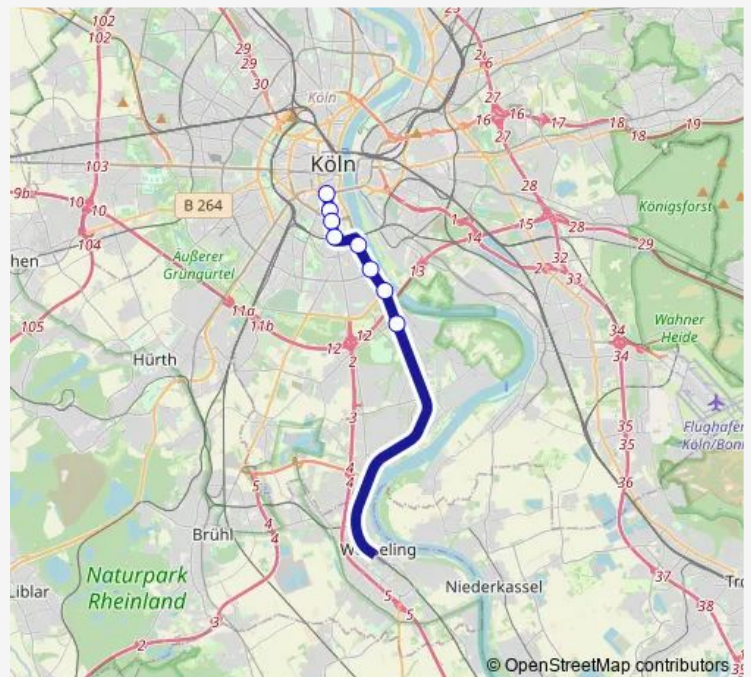

### Direction

Köln Rodenkirchen Bf — Köln Severinstr.

8 stops

[Open route schedule](#)

Köln Rodenkirchen Bf

Köln Heinrich-Lübke-Ufer

Köln Bayenthalgürtel

Köln Schönhauser Str.

### Route schedule

Köln Rodenkirchen Bf — Köln Severinstr.

Monday 05:51-23:42

Tuesday 05:51-01:2<sup>+1</sup>

Wednesday 05:51-01:2<sup>+1</sup>

Thursday 05:51-23:42

Friday 05:51-01:2<sup>+1</sup>

Saturday 05:42-01:2<sup>+1</sup>

### Route info

Direction: Köln Rodenkirchen Bf

Stops: 8

Trip Duration: 0 hour 10 min

## Route info

Direction: Köln Severinstr.

Stops: 8

Trip Duration: 0 hour 10 min

17 Tram time schedules and route maps are available in an offline PDF at [busmaps.com](https://busmaps.com). Use the [busmaps.com](https://busmaps.com) website to see live bus times, train schedule or subway schedule, and step-by-step directions for all public transit in Koeln