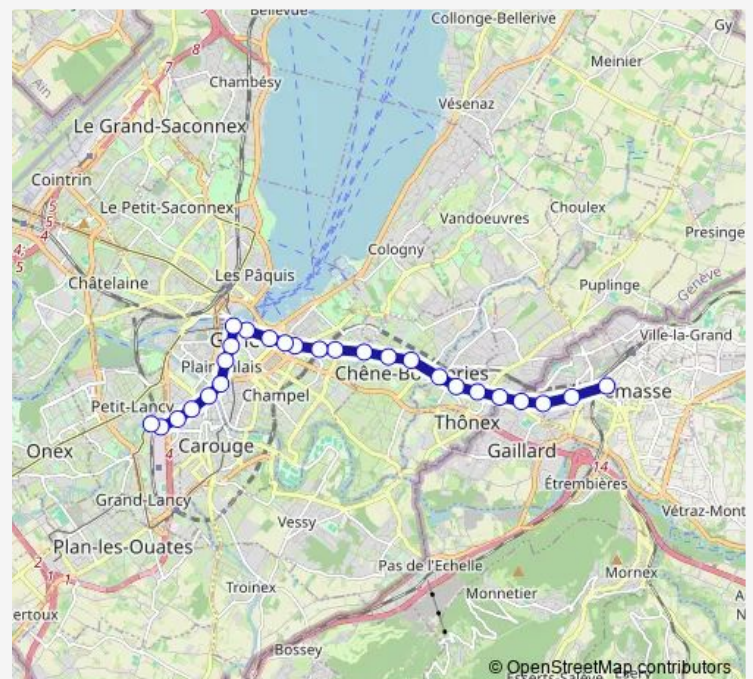

Thursday —

Friday 24:18-01:14⁺¹

Saturday 24:02-00:53⁺¹

Sunday —

Route info

Direction: Lancy-Pont-Rouge, gare

Stops: 27

Trip Duration: 0 hour 37 min