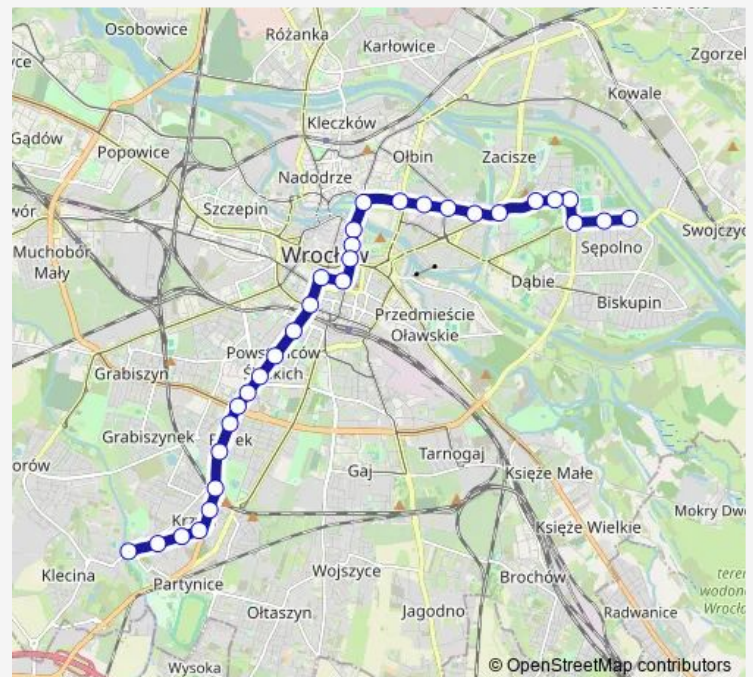

## Route schedule

Klecina — Zajeżdźnia Borek

Monday 22:36-23:30

Tuesday 22:36-23:30

Wednesday 22:36-23:30

Thursday 22:36-23:30

Friday 22:36-23:30

Saturday 22:50-23:49

## Route info

Direction: Klecina

Stops: 7

Trip Duration: 0 hour 7 min