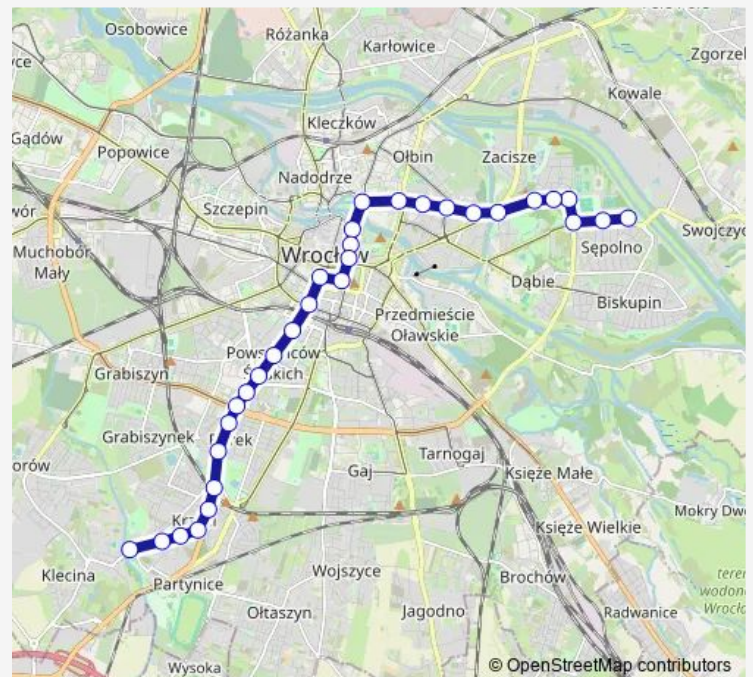

## Route schedule

Klecina — Zajezdnia Borek

Monday 08:52-23:42

Tuesday 08:52-23:42

Wednesday 08:52-23:42

Thursday 08:52-23:42

Friday 08:52-23:42

Saturday 23:08-23:42

## Route info

Direction: Klecina

Stops: 7

Trip Duration: 0 hour 8 min