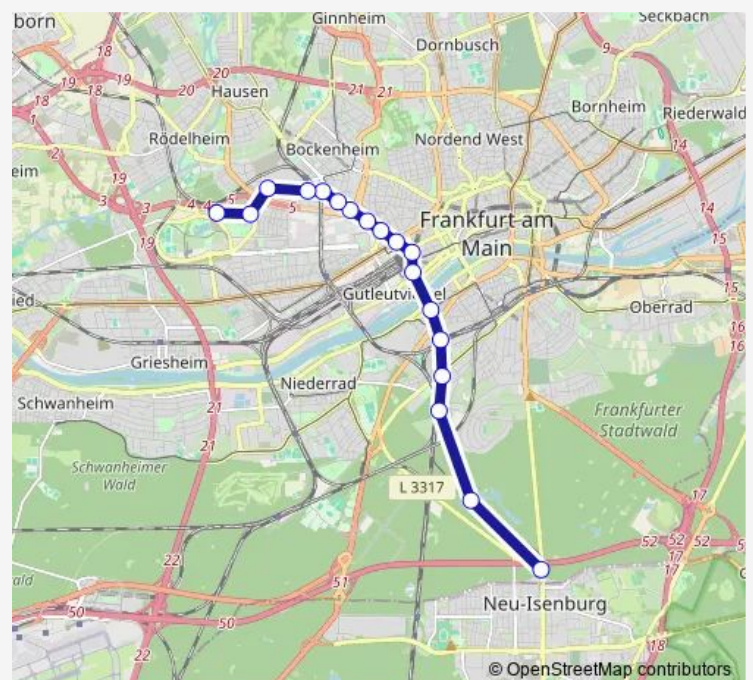

Frankfurt (Main) Platz der Republik

Frankfurt (Main) Hohenstaufenstraße

Frankfurt (Main) Festhalle/Messe

Frankfurt (Main) Ludwig-Erhard-Anlage

Frankfurt (Main) Varrentrappstraße

Frankfurt (Main) Nauheimer Straße

Frankfurt (Main) Kuhwaldstraße

Frankfurt (Main) An der Dammheide

Frankfurt (Main) Leonardo-da-Vinci-Allee

Frankfurt (Main) Rebstockbad

Route schedule

Frankfurt (Main) Neu-Isenburg Stadtgrenze — Frankfurt (Main) Rebstockbad

Monday	03:50-00:50 ⁺¹
Tuesday	03:50-00:50 ⁺¹
Wednesday	03:50-00:50 ⁺¹
Thursday	03:50-00:50 ⁺¹
Friday	03:50-00:50 ⁺¹
Saturday	04:50-00:50 ⁺¹
Sunday	04:50-00:50 ⁺¹

Route info

Direction: Frankfurt (Main) Neu-Isenburg Stadtgrenze

Stops: 18

Trip Duration: 0 hour 30 min

Direction

Frankfurt (Main) Rebstockbad — Frankfurt (Main)
Neu-Isenburg Stadtgrenze

18 stops

[Open route schedule](#)

Frankfurt (Main) Rebstockbad

Frankfurt (Main) Leonardo-da-Vinci-Allee