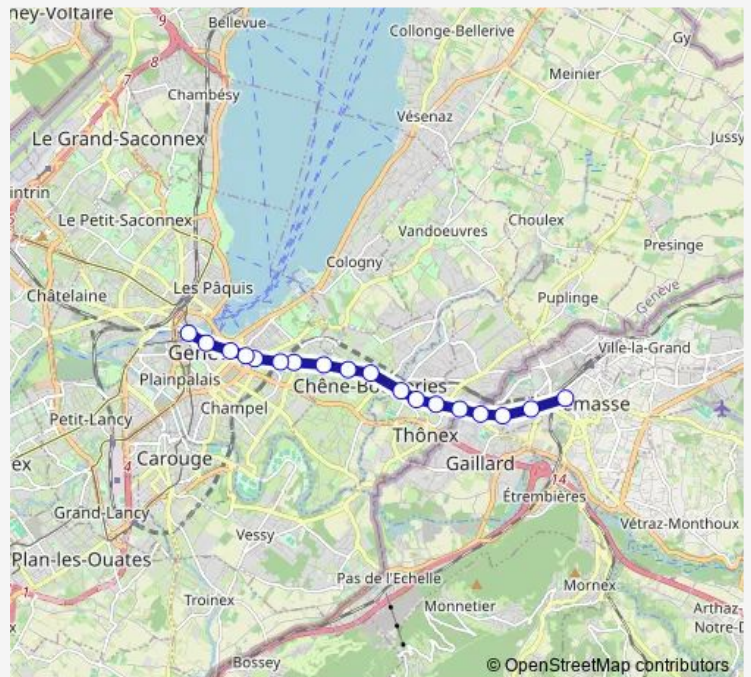

Genève-Eaux-Vives, gare

Genève, Villereuse

Genève, Terrassière

Genève, Rive

Genève, Molard

Genève, Bel-Air

Route schedule

Annemasse, Parc Montessuit — Genève, Bel-Air

Monday	24:11-01:16 ⁺¹
Tuesday	24:11-01:09 ⁺¹
Wednesday	24:11-01:09 ⁺¹
Thursday	24:11-01:16 ⁺¹
Friday	24:11-01:16 ⁺¹
Saturday	24:09-01:07 ⁺¹
Sunday	24:47-01:16 ⁺¹

Route info

Direction: Annemasse, Parc Montessuit

Stops: 18

Trip Duration: 0 hour 24 min

Direction

Annemasse, Parc Montessuit — Genève, Bel-Air

18 stops

[Open route schedule](#)

Annemasse, Parc Montessuit

Ambilly, Croix-d'Ambilly