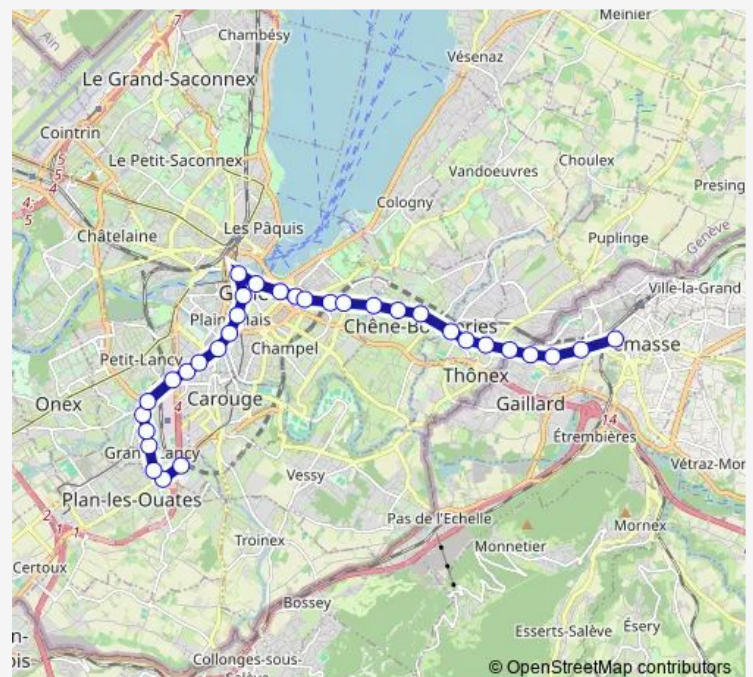

Saturday 05:24

Sunday 05:12-05:43

Route info

Direction: Lancy-Bachet, gare

Stops: 32

Trip Duration: 0 hour 43 min

Chêne-Bougeries, Grange-Canal

Chêne-Bougeries, Grangettes