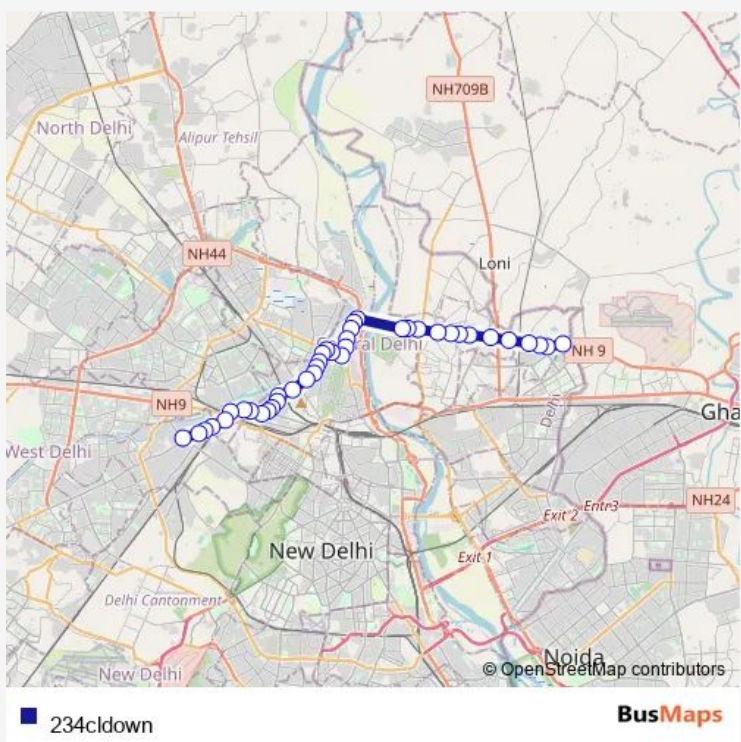

Bus 234cldown

[Go to website](#)

Direction
 Harsh Vihar — Karampura Terminal
 40 stops
[Open route schedule](#)

- Harsh Vihar
- Gagan Cinema (Wazirabad Road)
- Bank Colony
- Nand Nagari Depot
- Ashok Nagar / Meet Nagar
- B R Ambedkar College (Loni Road Xing)
- C 4 Yamuna Vihar
- Yamuna Vihar Brijpuri
- B-Block Yamuna Vihar
- Bhajanpura
- Khajuri
- Rajeev Nagar (Signature Bridge)
- Gurudwara Nanak Sar Crossing (Signature Bridge)
- Nehru Vihar Xing
- Police Station Timarpur
- Balak Ram Hospital
- Timarpur
- Banarsi Daas Estate Timarpur
- Mall Road
- Vishwa Vidyalaya Metro Station
- INS Hostel

Route schedule
 Harsh Vihar — Karampura Terminal

Monday	06:54-21:18
Tuesday	06:54-21:18
Wednesday	06:54-21:18
Thursday	06:54-21:18
Friday	06:54-21:18
Saturday	06:54-21:18
Sunday	06:54-21:18

Route info
 Direction: Harsh Vihar
 Stops: 40
 Trip Duration: 1 hour 21 min