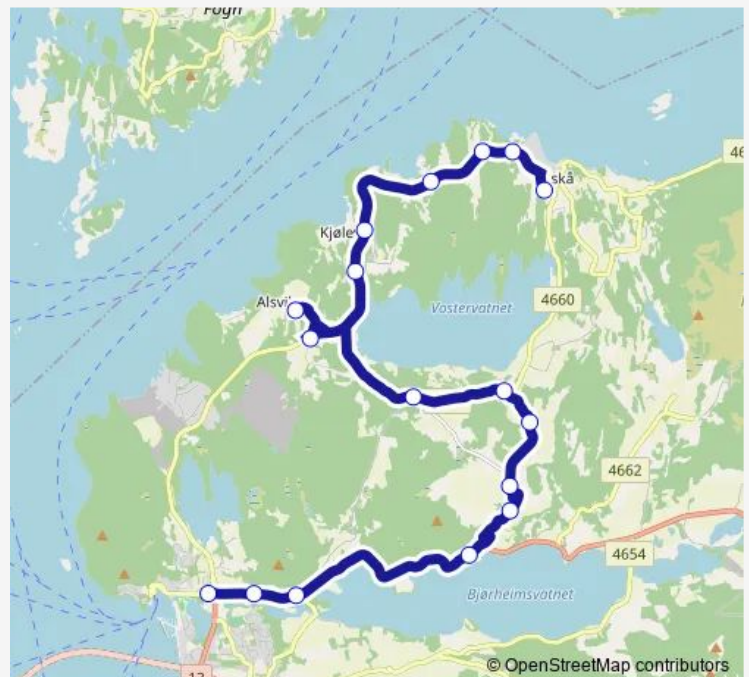

Monday 12:50

Tuesday 14:37

Wednesday 12:50-14:37

Thursday 14:37

Friday 13:35

Saturday —

Sunday —

Route info

Direction: Nordre Strand oppvekstsenter

Stops: 17

Trip Duration: 0 hour 30 min

■ SK3009

BusMaps

Direction

Torgerkrossen nord — Nordre Strand oppvekstsenter

12 stops

Tuesday 08:17

Wednesday 08:17

Thursday 08:17

Friday 08:17

Saturday —

Sunday —

Route info

Direction: Torgerkrossen nord