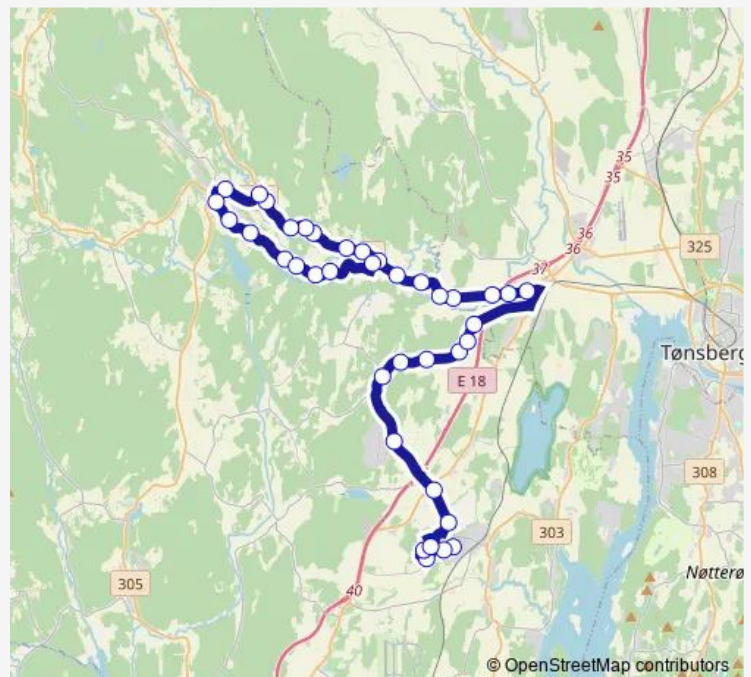

Thursday —

Friday 14:15

Saturday —

Sunday —

Route info

Direction: Bokemoa skole

Stops: 38

Trip Duration: 0 hour 45 min

■ 1643 — Stokke-Dalen-Dyrsø

BusMaps

Arnadal kirke

Fossheim

Fuske

Borgenbakken

Borgen syd

Borgen nord