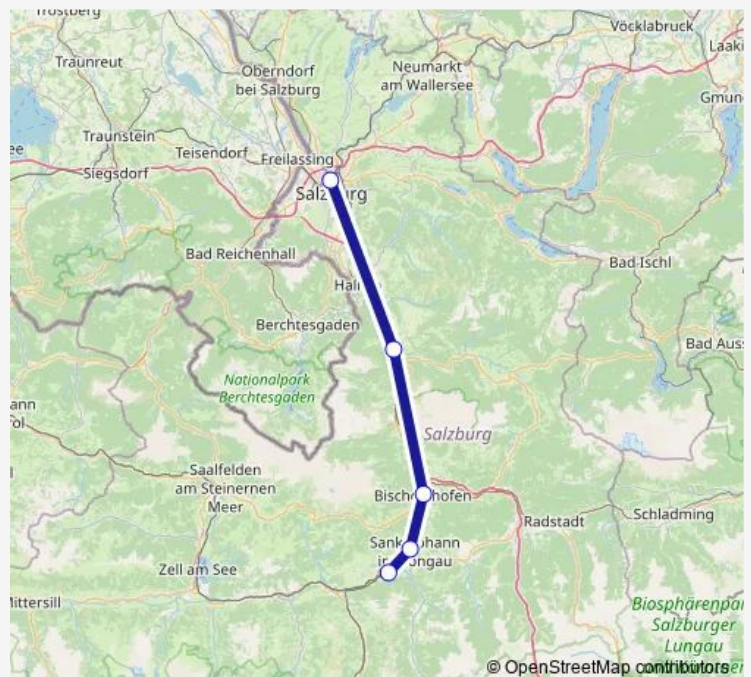

### Direction

undefined — undefined

0 stops

[Open route schedule](#)

### Route schedule

undefined — undefined

Monday 16:12

Tuesday 16:12

Wednesday 16:12

Thursday 16:12

Friday 16:12

Saturday 16:12

### Route info

Direction:

Stops: 0

Trip Duration: – min

**Direction**

Schwarzach-St.Veit — Salzburg Hauptbahnhof

5 stops

[Open route schedule](#)