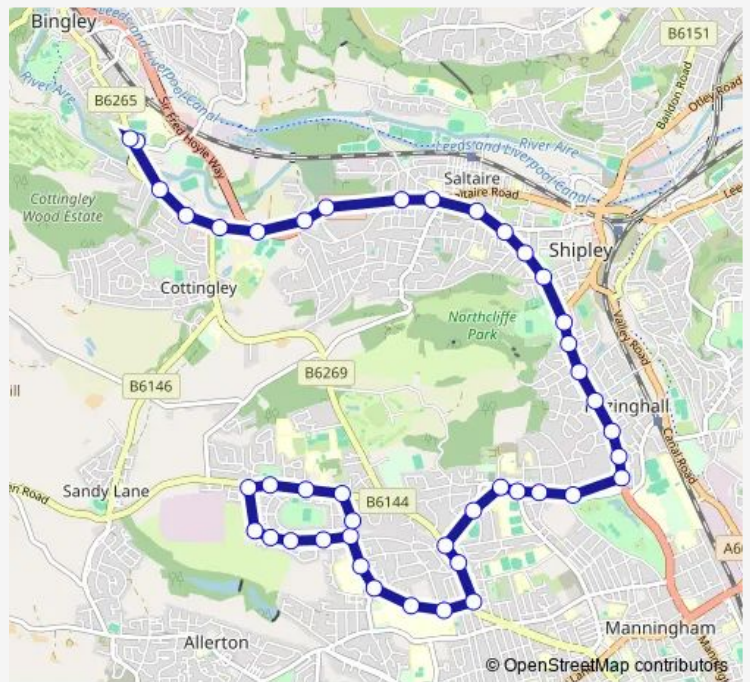

Bus BF2 Keighley Road Frizinghall Road - Beckfoot School

[Go to website](#)

Direction
 Chellow Grange Road — Beckfoot Grammar School
 39 stops
[Open route schedule](#)

- Chellow Grange Road
- Chellow Grange
- Haworth Road Park
- Haworth Rd Thorn Drive
- Heaton School
- High Park Drive Co-op
- Lynfield Mount Hospital
- Hill Top Cottages
- Bradford Royal Infirmary E
- Bradford Royal Infirmary
- Haslingden Drive
- Toller Lane Masham Place
- Toller Ln Lynton Drive
- Toller Ln Duchy Drive
- Leylands Lane Toller Ln
- Leylands Lane Leylands Grove
- Highgate Quarry Street
- Highgate Heaton Road
- Emm Lane Wilmer Rd
- Emm Lane Park Dr
- Park Grove

Route schedule
 Chellow Grange Road — Beckfoot Grammar School

Monday	07:31
Tuesday	07:31
Wednesday	07:31
Thursday	07:31
Friday	07:31
Saturday	—
Sunday	—

Route info
 Direction: Chellow Grange Road
 Stops: 39
 Trip Duration: 0 hour 44 min

Sunday —

Route info

Direction: Beckfoot Grammar School

Stops: 43

Trip Duration: 0 hour 43 min

Leylands Ln Garden Ln

Toller Ln Heaton Park Drive

Toller Ln Lynton Drive