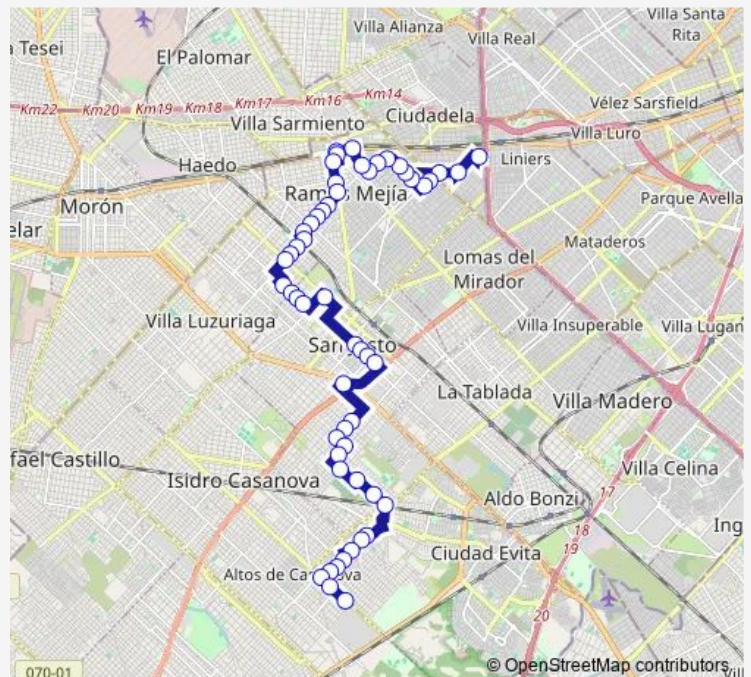

Avenida Doctor Ignacio Arieta 3400-3498

Avenida Doctor Ignacio Arieta 3300-3398

Avenida Doctor Ignacio Arieta 3000-3098

Route schedule

Juan B. Maciel 2-100 — Avenida Rivadavia 11800-11898

Monday 00:24-23:30

Tuesday 00:24-23:30

Wednesday 00:24-23:30

Thursday 00:24-23:30

Friday 00:24-23:30

Saturday 00:24-23:30

Sunday 00:24-23:30

Route info

Direction: Juan B. Maciel 2-100

Stops: 49

Trip Duration: 1 hour 18 min

■ 242B — Jpbsas242

Tomás Justo Villegas 2330

Presidente Juan Domingo Perón 2802-2834

Presidente Juan Domingo Perón 2602-2700

Presidente Juan Domingo Perón 2320

Avenida Doctor Ignacio Arieta 2111-2199

Wednesday 00:24-23:30

Thursday 00:24-23:30

Friday 00:24-23:30

Saturday 00:24-23:30

Sunday 00:24-23:30

Route info

Direction: Donofrio 185

Stops: 55