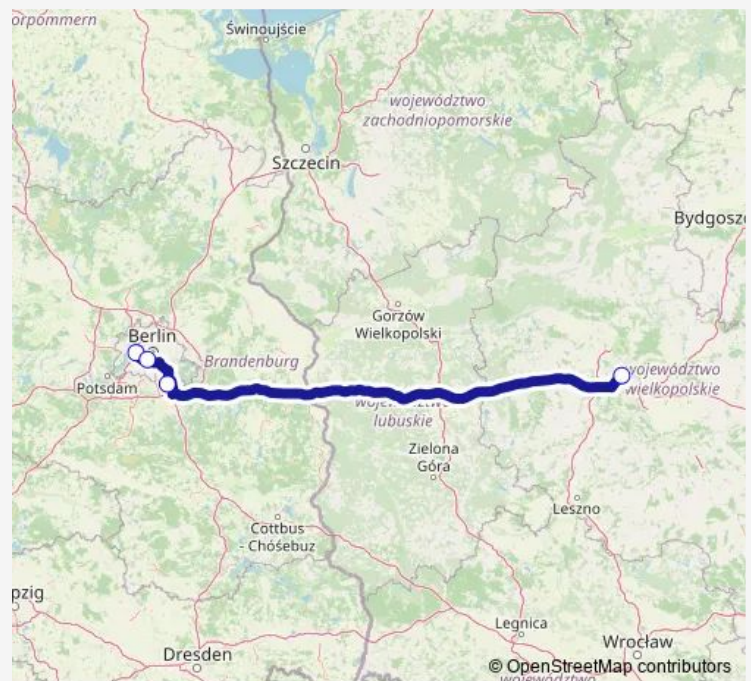

Bus FlixBus N1327B (Booster) Poznan - Warsaw - Bonn

[Go to website](#)

Direction

Berlin central bus station — Poznan, Bus Station Poznan Main Station

4 stops

[Open route schedule](#)

Berlin central bus station

Berlin Südkreuz train station

Berlin Airport BER (Berlin Brandenburg), Terminal 1/2

Poznan, Bus Station Poznan Main Station

Route schedule

Berlin central bus station — Poznan, Bus Station Poznan Main Station

Monday 06:20

Tuesday —

Wednesday —

Thursday —

Friday 06:20

Saturday —

Sunday —

Route info

Direction: Berlin central bus station

Stops: 4

Trip Duration: 4 hour 10 min

FlixBus N1327B — (Booster) Poznan - Warsaw - Bonn

FlixBus N1327B Bus time schedules and route maps are available in an offline PDF at busmaps.com. Use the busmaps.com website to see live bus times, train schedule or subway schedule, and step-by-step directions for all public transit in Berlin