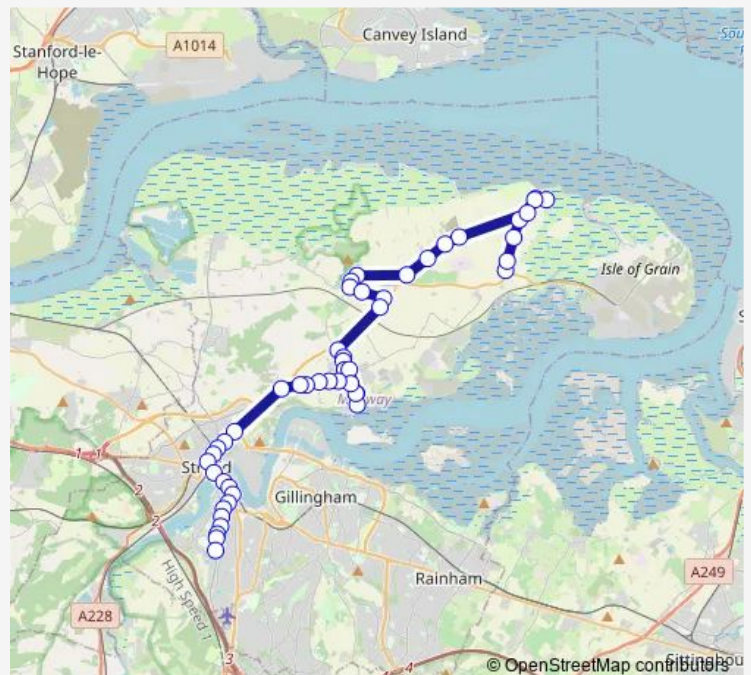

### Direction

The Nags Head — Grammar Schools

49 stops

[Open route schedule](#)

- The Nags Head
- Button Drive
- The Chimnies
- All Saints Church
- Holiday Village
- Kingsmead Caravan Park
- Holiday Village
- St David's Road
- Dagenham
- Barn Street Cottages
- St Mary's Cottages
- The Fenn Bell
- Longfield Avenue
- Harrison Drive
- Hill Farm Close
- Half Moon Way
- Christmas Lane
- Ratcliffe Highway
- Fourwents Road
- Bell's Lane
- Kingshill Drive

### Route schedule

The Nags Head — Grammar Schools

Monday	06:44
Tuesday	06:44
Wednesday	06:44
Thursday	06:44
Friday	06:44
Saturday	—
Sunday	—

### Route info

Direction: The Nags Head

Stops: 49

Trip Duration: 1 hour 18 min

692 — Lower Stoke - Hoo - Rochester Grammar School **BusMaps**

Wylie Road

Lower Bells Lane

Church Farm Close

Marina

Church Farm Close

The Five Bells

Main Road

St Werburgh Crescent

The Hundred of Hoo Academy

Broad Street

Main Road