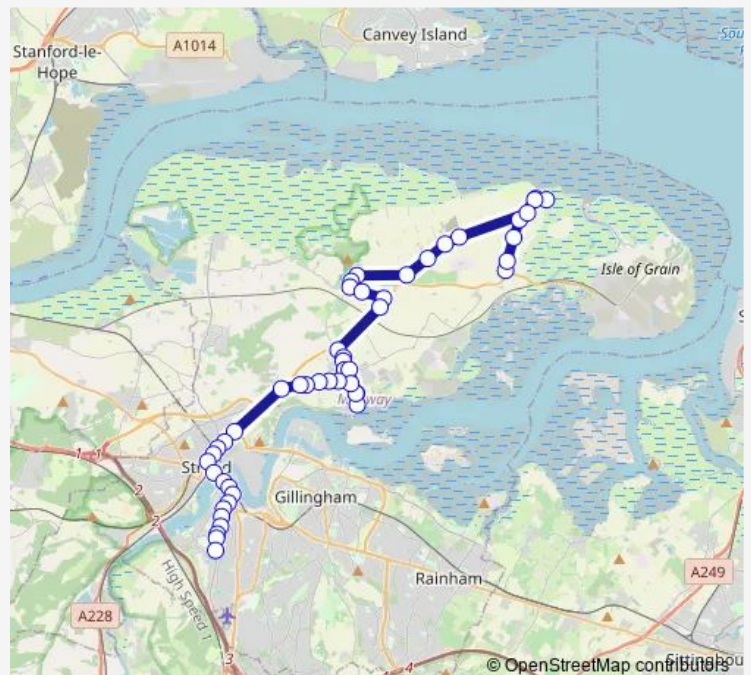

Bus 692 Lower Stoke - Hoo - Rochester Grammar School

[Go to website](#)

Direction

The Nags Head — Grammar Schools

49 stops

[Open route schedule](#)

- The Nags Head
- Button Drive
- The Chimnies
- All Saints Church
- Holiday Village
- Kingsmead Caravan Park
- Holiday Village
- St David's Road
- Dagenham
- Barn Street Cottages
- St Mary's Cottages
- The Fenn Bell
- Longfield Avenue
- Harrison Drive
- Hill Farm Close
- Half Moon Way
- Christmas Lane
- Ratcliffe Highway
- Fourwents Road
- Bell's Lane
- Kingshill Drive

Route schedule

The Nags Head — Grammar Schools

Monday	06:44
Tuesday	06:44
Wednesday	06:44
Thursday	06:44
Friday	06:44
Saturday	—
Sunday	—

Route info

Direction: The Nags Head

Stops: 49

Trip Duration: 1 hour 18 min

692 — Lower Stoke - Hoo - Rochester Grammar School **BusMaps**

Wylie Road

Lower Bells Lane

Church Farm Close

Marina

Church Farm Close

The Five Bells

Main Road

Friday 15:28

Saturday —

Sunday —

Route info

Direction: Grammar Schools

Stops: 43

Trip Duration: 1 hour 6 min

Ratcliffe Highway