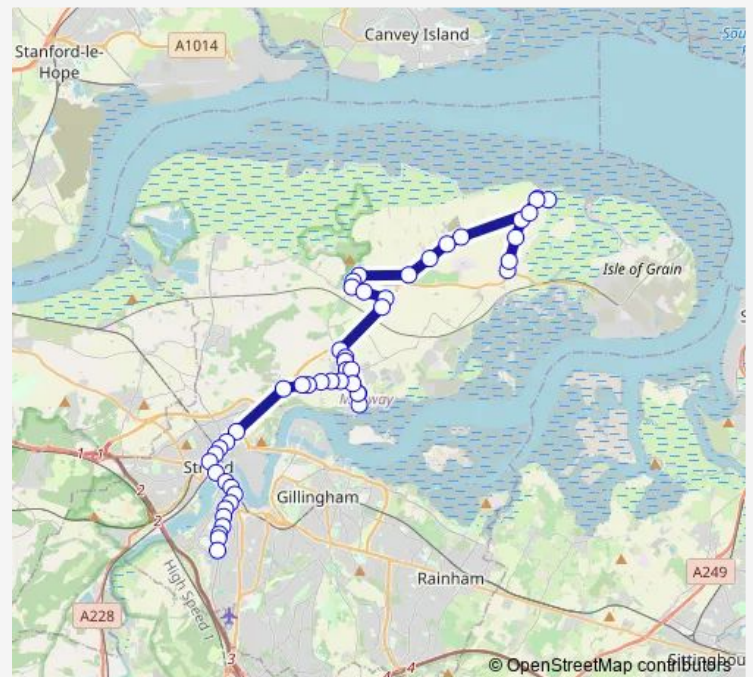

Direction

The Nags Head — Grammar Schools

49 stops

[Open route schedule](#)

- The Nags Head
- Button Drive
- The Chimnies
- All Saints Church
- Holiday Village
- Kingsmead Caravan Park
- Holiday Village
- St David's Road
- Dagenham
- Barn Street Cottages
- St Mary's Cottages
- The Fenn Bell
- Longfield Avenue
- Harrison Drive
- Hill Farm Close
- Half Moon Way
- Christmas Lane
- Ratcliffe Highway
- Fourwents Road
- Bell's Lane
- Kingshill Drive

Route schedule

The Nags Head — Grammar Schools

Monday	06:44
Tuesday	06:44
Wednesday	06:44
Thursday	06:44
Friday	06:44
Saturday	—
Sunday	—

Route info

Direction: The Nags Head

Stops: 49

Trip Duration: 1 hour 18 min

Wylie Road

Lower Bells Lane

Church Farm Close

Marina

Church Farm Close

The Five Bells

Main Road

St Werburgh Crescent

Saturday —

Sunday —

Route info

Direction: Breton Road

Stops: 44

Trip Duration: 1 hour 6 min

Fourwents Road

Ratcliffe Highway