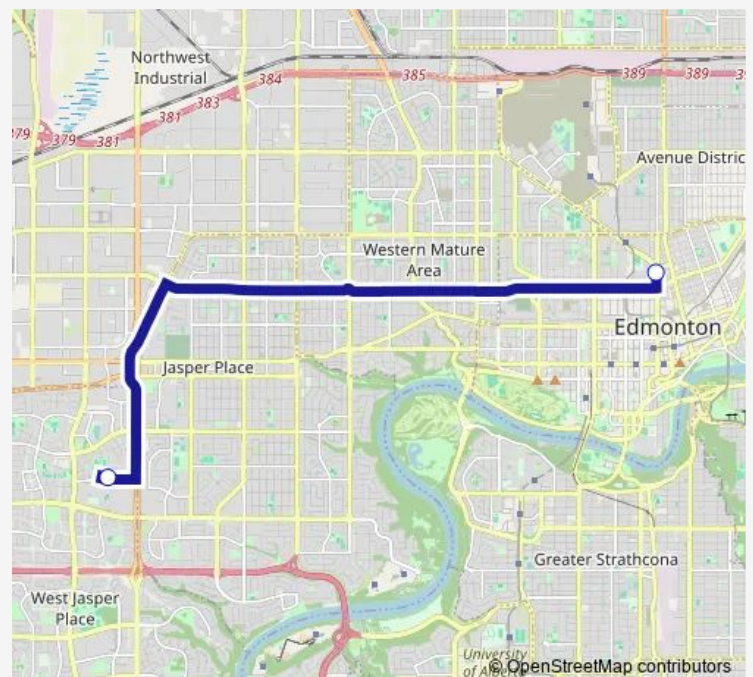

Bus 692 Victoria School - Wem

[Go to website](#)

Direction

101 Street & Kingsway — West Edmonton Mall Transit Centre Bay D

2 stops

[Open route schedule](#)

101 Street & Kingsway

West Edmonton Mall Transit Centre Bay D

Route schedule

101 Street & Kingsway — West Edmonton Mall Transit Centre Bay D

Monday	15:32
Tuesday	15:32
Wednesday	15:32
Thursday	15:32
Friday	15:32
Saturday	—
Sunday	—

Route info

Direction: 101 Street & Kingsway

Stops: 2

Trip Duration: 0 hour 33 min

Direction

West Edmonton Mall Transit Centre Bay D — 101 Street & Kingsway

2 stops

[Open route schedule](#)

West Edmonton Mall Transit Centre Bay D

101 Street & Kingsway

Route schedule

West Edmonton Mall Transit Centre Bay D — 101 Street & Kingsway

Monday	07:56
Tuesday	07:56
Wednesday	07:56
Thursday	07:56
Friday	07:56
Saturday	—
Sunday	—

Route info

Direction: West Edmonton Mall Transit Centre Bay D