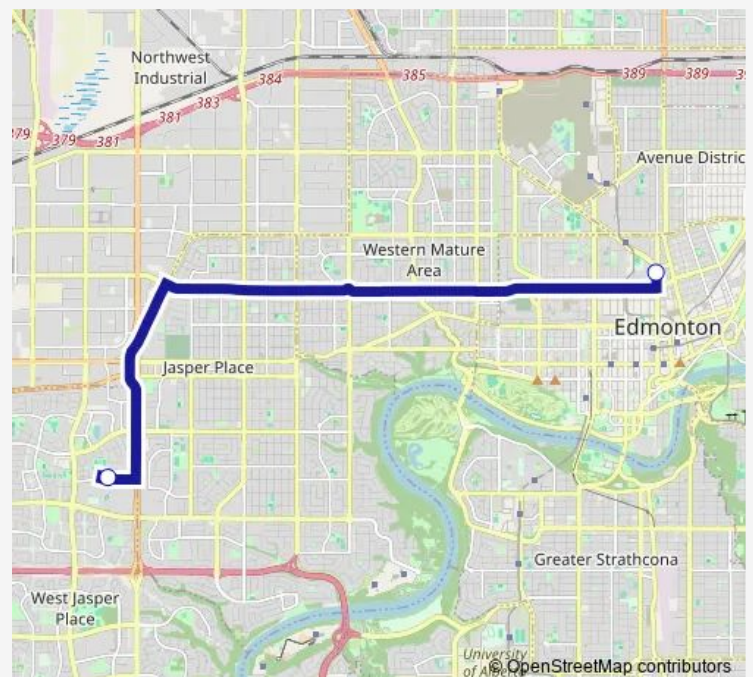

Bus 692 Victoria School - Wem

[Go to website](#)

Direction

101 Street & Kingsway — West Edmonton Mall Transit Centre Bay D

2 stops

[Open route schedule](#)

101 Street & Kingsway

West Edmonton Mall Transit Centre Bay D

Route schedule

101 Street & Kingsway — West Edmonton Mall Transit Centre Bay D

Monday	15:35
Tuesday	15:35
Wednesday	15:35
Thursday	15:35
Friday	15:35
Saturday	—
Sunday	—

Route info

Direction: 101 Street & Kingsway

Stops: 2

Trip Duration: 0 hour 30 min

Direction

West Edmonton Mall Transit Centre Bay D — 101 Street & Kingsway

2 stops

[Open route schedule](#)

West Edmonton Mall Transit Centre Bay D

101 Street & Kingsway

Route schedule

West Edmonton Mall Transit Centre Bay D — 101 Street & Kingsway

Monday	07:56
Tuesday	07:56
Wednesday	07:56
Thursday	07:56
Friday	07:56
Saturday	—
Sunday	—

Route info

Direction: West Edmonton Mall Transit Centre Bay D