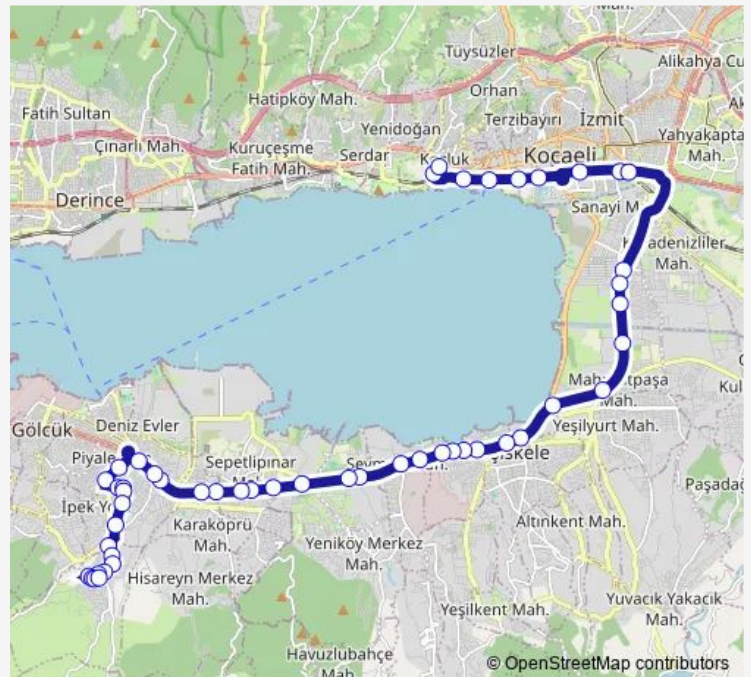

Thursday 07:50-23:00

Friday 07:50-23:00

Saturday 07:50-23:00

Sunday 07:50-23:00

Route info

Direction: Bati Terminali Peronlar

Stops: 50

Trip Duration: 0 hour 39 min