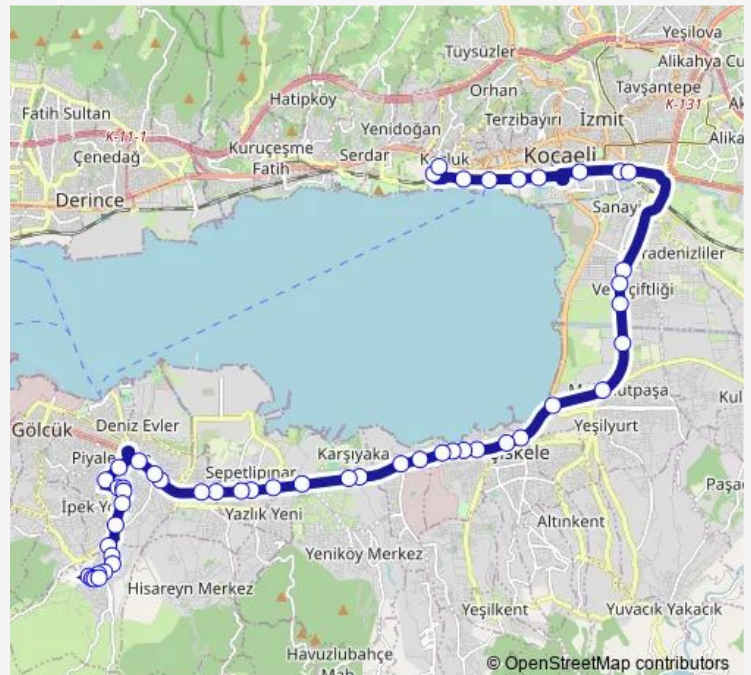

Thursday 07:50-23:00

Friday 07:50-23:00

Saturday 07:50-23:00

Sunday 07:50-23:00

Route info

Direction: Bati Terminali Peronlar

Stops: 50

Trip Duration: 0 hour 39 min