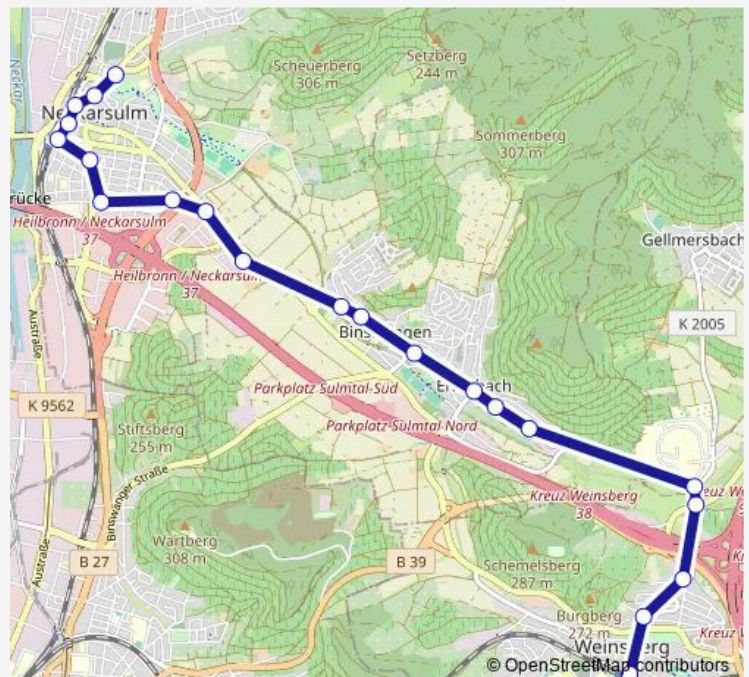

Monday 14:41-22:30

Tuesday 14:41-22:30

Wednesday 14:41-22:30

Thursday 14:41-22:30

Friday 14:41-22:30

Saturday —

Sunday —

Route info

Direction:

Stops: 0

Trip Duration: — min

■ 692

Direction

undefined — undefined

0 stops

[Open route schedule](#)**Route schedule**

undefined — undefined

Monday	07:20
Tuesday	07:20
Wednesday	07:20
Thursday	07:20
Friday	07:20
Saturday	—
Sunday	—

Route info

Direction:

Stops: 0

Trip Duration: — min

Direction

Weinsberg — Neckarsulm, ZOB/Ballei