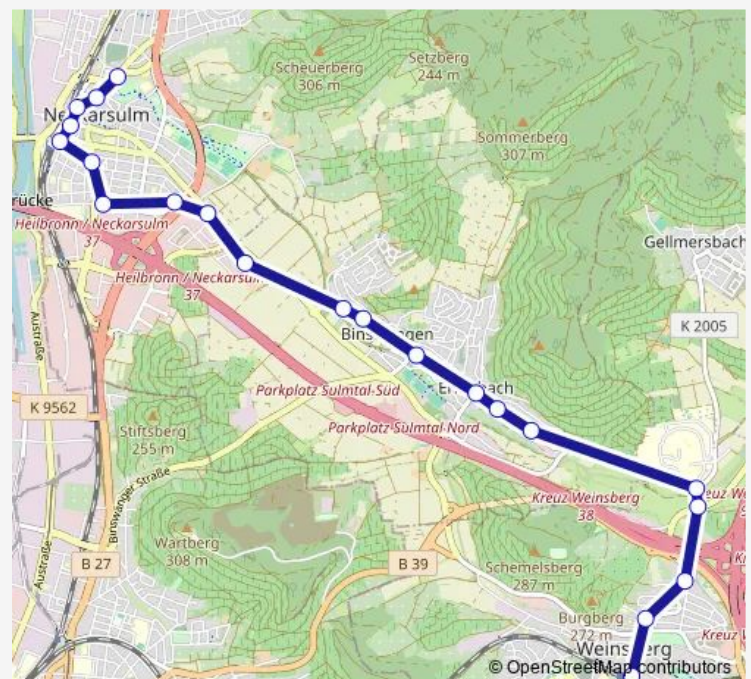

Weinsberg

Route schedule

Neckarsulm, Audi Tor 5 — Weinsberg

Monday 05:48-23:01

Tuesday 05:48-23:01

Wednesday 05:48-23:01

Thursday 05:48-23:01

Friday 05:48-23:01

Saturday 06:03-23:01

Sunday 09:32-17:32

Route info

Direction: Neckarsulm, Audi Tor 5

Stops: 21

Trip Duration: 0 hour 36 min

692

Direction

Erlenbach, Weinsberger Straße — Neckarsulm, Realschule

9 stops

[Open route schedule](#)

Erlenbach, Weinsberger Straße

Binswangen, Engelgasse

Binswangen, Hauptstraße

Binswangen, Fa.Becker

Neckarsulm, R.-Mayer-Str/Trendp