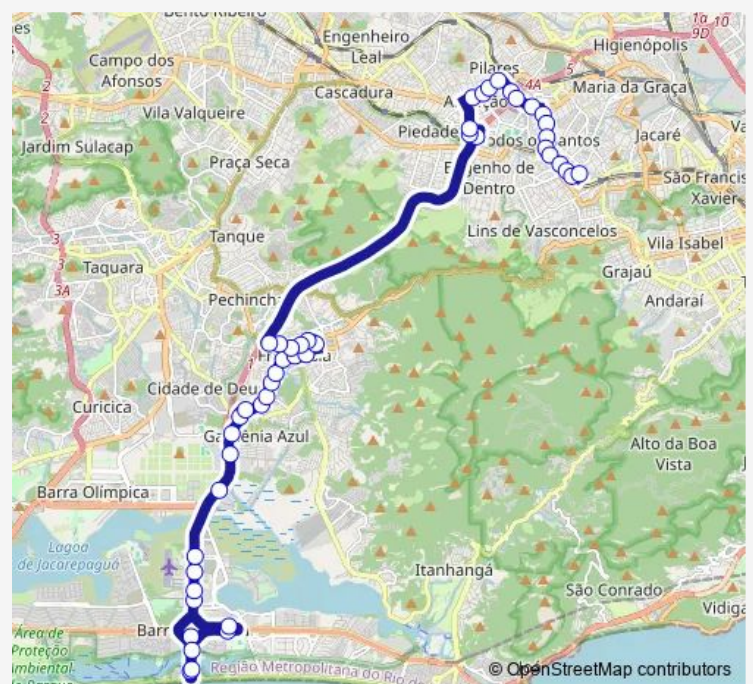

Morro da Pena

Morro Dois Irmãos

Rio Office Mall

Passarela da Freguesia

Route schedule

Terminal Alvorada : Plataforma D28 — Terminal Rodoviário Américo Ayres : Plat. D

Monday 00:00

Tuesday 00:00

Wednesday 00:00

Thursday 00:00

Friday 00:00

Saturday 00:00

Sunday 00:00

Route info

Direction: Terminal Alvorada : Plataforma D28

Stops: 47

Trip Duration: 1 hour 7 min

692 — Méier - Terminal Alvorada

Antônio Cordeiro

Três Rios

Levy Miranda

Xingu

Passarela da Freguesia

Quality Shopping

Friday 00:00

Saturday 00:00

Sunday 00:00

Route info

Direction: Terminal Rodoviário Américo Ayres : Plat. D

Stops: 49

Trip Duration: 1 hour 7 min

Praça Tedim Cerqueira