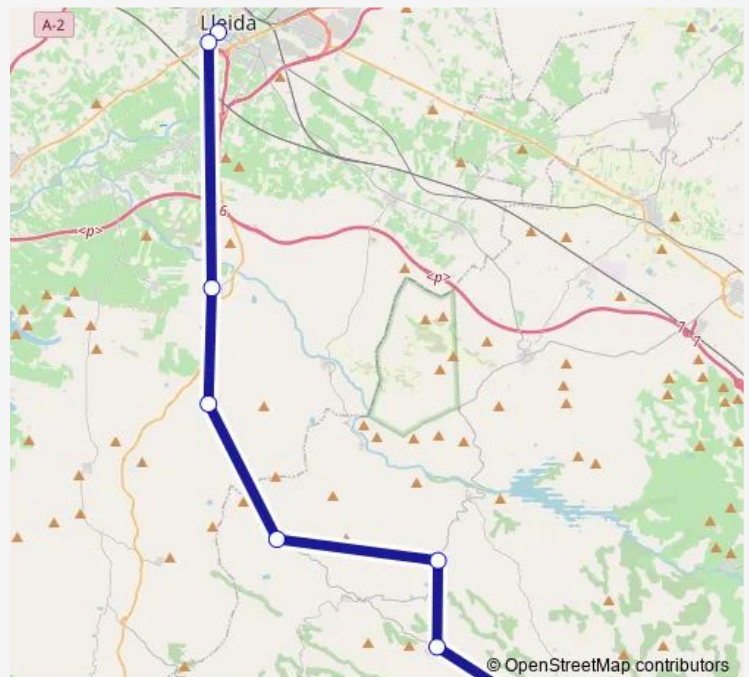

Alcanó (L700, pk 12) (A)

Granyena de les Garrigues (L700, pk 18,5) (A)

el Soleràs (C-233) (A)

Els Torms (L701, pk 26,8) (A)

Juncosa (Major)

Route schedule

Lleida (carrer Saracibar, 2) — Juncosa (Major)

Monday 11:00-20:30

Tuesday 11:00-20:30

Wednesday 11:00-20:30

Thursday 11:00-20:30

Friday 11:00-20:30

Saturday —

Sunday —

Route info

Direction: Lleida (carrer Saracibar, 2)

Stops: 8

Trip Duration: 0 hour 55 min

■ L0890 — Alcanó - Lleida

BusMaps

Direction

Alcanó (L700, pk 12) (D) — Lleida (carrer Saracibar, 2)

3 stops

[Open route schedule](#)

Route info

Direction: Alcanó (L700, pk 12) (D)

Stops: 3

Trip Duration: 0 hour 20 min

L0890 Bus time schedules and route maps are available in an offline PDF at busmaps.com. Use the busmaps.com website to see live bus times, train schedule or subway schedule, and step-by-step directions for all public transit in Alfes