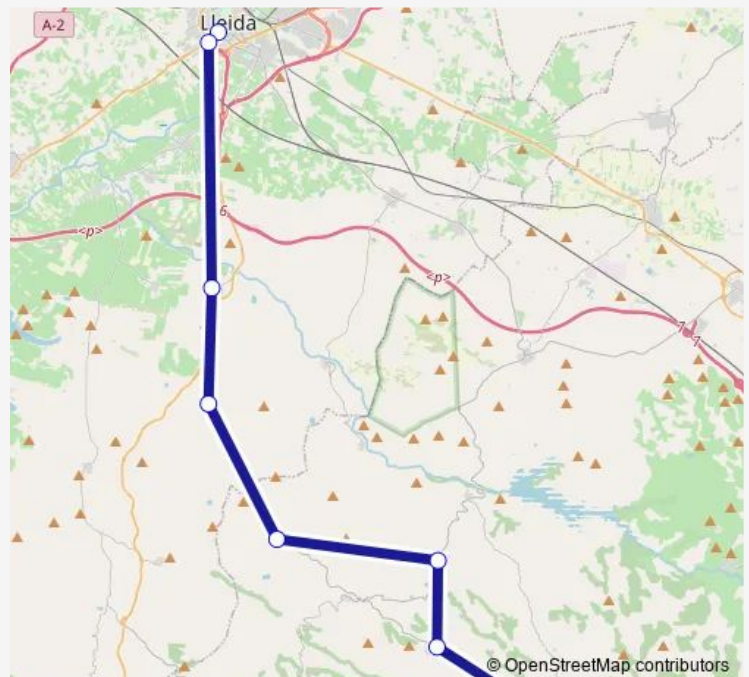

Alcanó (L700, pk 12) (A)

Granyena de les Garrigues (L700, pk 18,5) (A)

el Soleràs (C-233) (A)

Els Torms (L701, pk 26,8) (A)

Juncosa (Major)

Route schedule

Lleida (carrer Saracibar, 2) — Juncosa (Major)

Monday 11:00-20:30

Tuesday 11:00-20:30

Wednesday 11:00-20:30

Thursday 11:00-20:30

Friday 11:00-20:30

Saturday —

Sunday —

Route info

Direction: Lleida (carrer Saracibar, 2)

Stops: 8

Trip Duration: 0 hour 55 min

L0890 — Alcanó - Lleida

BusMaps

Direction

Alcanó (L700, pk 12) (D) — Lleida (carrer Saracibar, 2)

3 stops

[Open route schedule](#)

Route info

Direction: Alcanó (L700, pk 12) (D)

Stops: 3

Trip Duration: 0 hour 20 min

L0890 Bus time schedules and route maps are available in an offline PDF at busmaps.com. Use the busmaps.com website to see live bus times, train schedule or subway schedule, and step-by-step directions for all public transit in Alfés