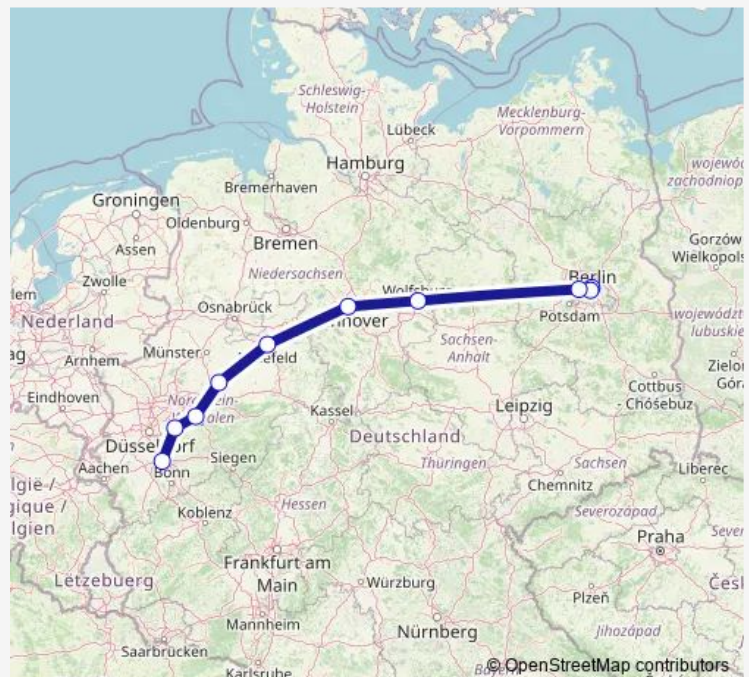

Rail ICE 858

[Go to website](#)

Direction

undefined — undefined

0 stops

[Open route schedule](#)

Route schedule

undefined — undefined

Monday 13:35

Tuesday 13:35

Wednesday 13:35

Thursday 13:35

Friday —

Saturday —

Sunday 13:35

Route info

Direction:

Stops: 0

Trip Duration: — min

ICE 858

Direction

Berlin Ostbahnhof — Köln Messe/Deutz Gl.11-12

14 stops

[Open route schedule](#)

Berlin Ostbahnhof

Berlin Hbf (tief)

Berlin-Spandau

Wolfsburg Hbf

Hannover Hbf

Bielefeld Hbf

Hamm(Westf)

Dortmund Hbf