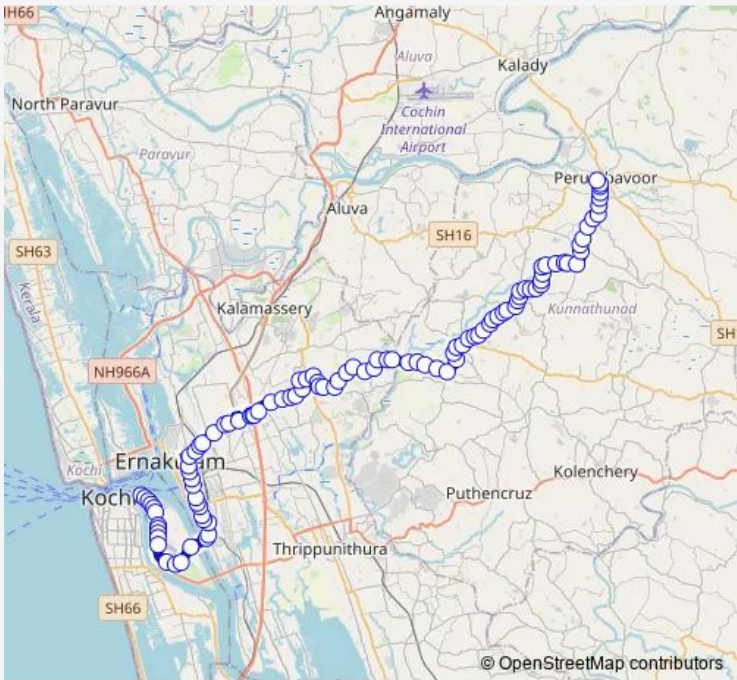

Bus Perumbavoor ↔ Wellington Island

[Go to website](#)

Direction
Wellington Island — Perumbavoor

105 stops

[Open route schedule](#)

- Wellington Island
- Indian Oil
- Indiraghadhi Road
- Dlb
- Fire Station
- Mattancheri Wharf
- Gate
- Good Shed
- Hha
- Lakshadeep Wharf
- CSL Isrf
- Mattancherry Halt
- Airport
- Vathuruthy
- Naval Base
- Thevara Junction
- Thevara
- Atlantis
- Cochin Shipyard Main Gate
- Ravipuram
- Medical Trust Hospital

Route schedule
Wellington Island — Perumbavoor

Monday	06:00
Tuesday	06:00
Wednesday	06:00
Thursday	06:00
Friday	06:00
Saturday	06:00
Sunday	06:00

Route info

Direction: Wellington Island

Stops: 105

Trip Duration: 2 hour 6 min