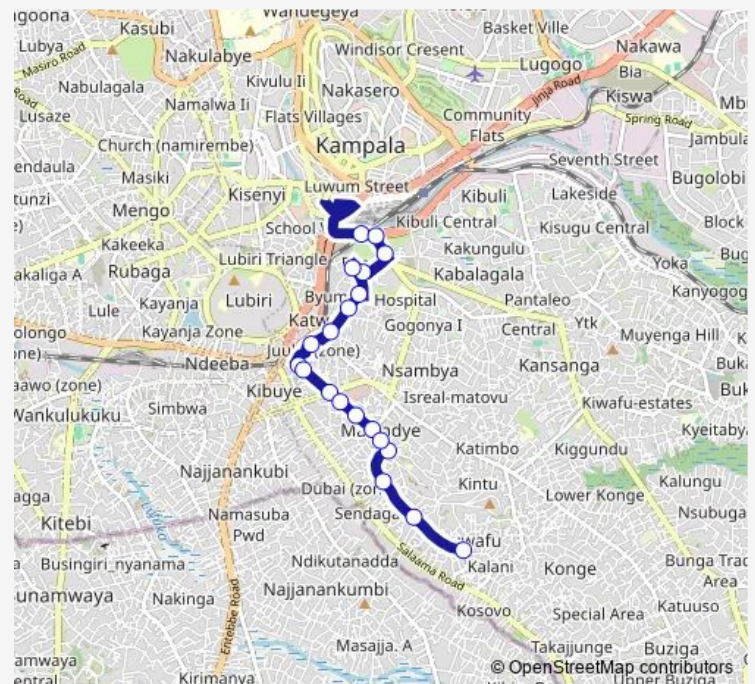

New Life Time Primary School

Luwafu Rd

Luwafu Stage

Route schedule

Railway Crossline — Luwafu Stage

Monday 06:30-19:00

Tuesday 06:30-19:00

Wednesday 06:30-19:00

Thursday 06:30-19:00

Friday 06:30-19:00

Saturday 06:30-19:00

Sunday 06:30-19:00

Route info

Direction: Railway Crossline

Stops: 20

Trip Duration: 0 hour 29 min

KA057 — Luwafu Stage-Old Taxi Park

KA057 Bus time schedules and route maps are available in an offline PDF at busmaps.com. Use the busmaps.com website to see live bus times, train schedule or subway schedule, and step-by-step directions for all public transit in Kampala