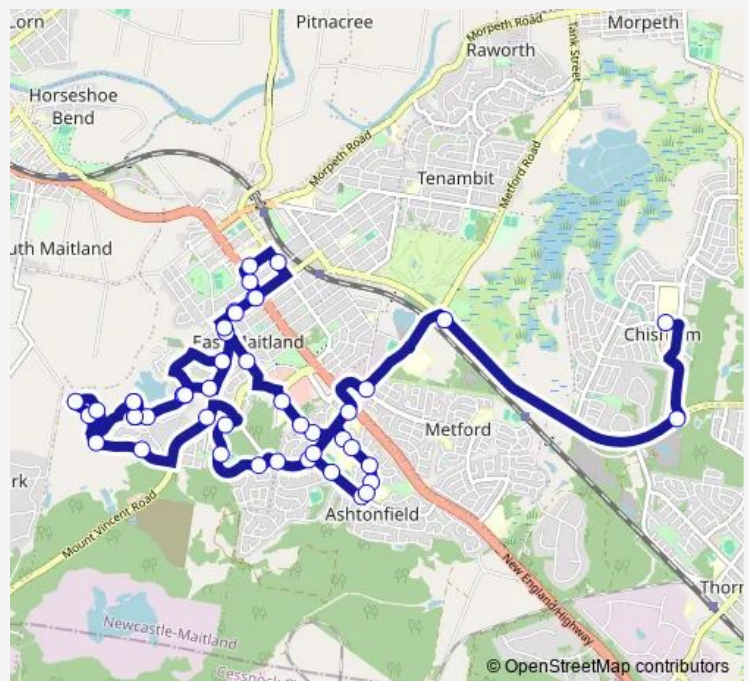

- St Aloysius Primary School, Tigerhawk Dr
- Raymond Terrace Rd Opp Settlers Bvd
- East Maitland War Cemetery, Raymond Terrace Rd
- Metford Rd At Chelmsford Dr (Hail And Ride)
- Maitland Private Hospital, Chisholm Rd
- Hunter Valley Grammar School, South Seas Dr
- South Seas Dr At Norfolk St
- Norfolk St Opp Ashtonfield Public School
- Hunter Valley Grammar School, Norfolk St
- Stronach Av Opp Sylvan Cres
- Stronach Av At Martin Cl
- Stronach Av Opp Green Hills Shopping Centre
- Brisbane St After Perth Av
- Maher Av After Richardson St
- Rimiks Trail Reserve, Turnbull Dr
- Rosebrook Row At Turnbull Dr
- 12 Lochend Cct
- Turnbull Dr Opp Woodrow Way
- Turnbull Dr Opp Rimiks Trail Reserve
- Turnbull Dr After Rathluba Cres

**Route schedule**

St Aloysius Primary School, Tigerhawk Dr — Ashtonfield Public School, Norfolk St

Monday	14:55
Tuesday	14:55-15:10
Wednesday	14:55-15:10
Thursday	14:55-15:10
Friday	14:55
Saturday	—
Sunday	—

**Route info**

Direction: St Aloysius Primary School, Tigerhawk Dr

Stops: 48

Trip Duration: 0 hour 53 min

Brisbane St Before High St

High St At Rous St

High St Before Newcastle St

Newcastle St After George St

St Joseph's Primary School, King St

Lawes St Before George St

High St After Newcastle St

High St At Rous St

Brisbane St After High St

Maher Av After Richardson St

Rimiks Trail Reserve, Turnbull Dr

Rosebrook Row At Turnbull Dr